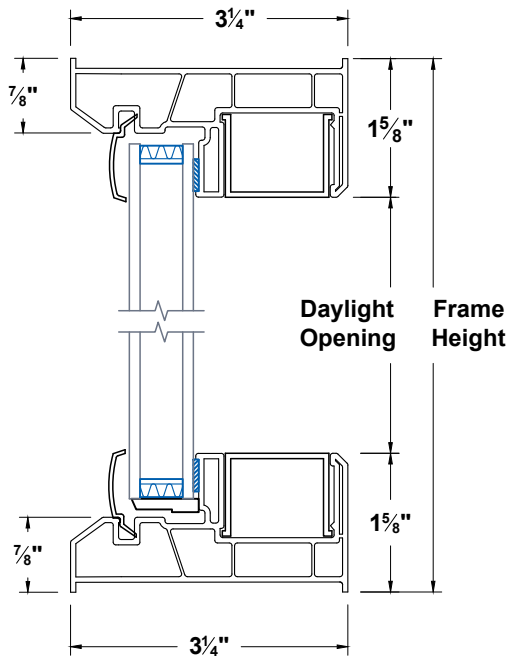

Timeless Picture Window Block - 2 Vertical

Section
Details

UNITS
INCHES

CAD SCALE
NO SCALE

REVISION
01-30-2025

FILE NAME
TI-PW2V-BK

Head & Sill