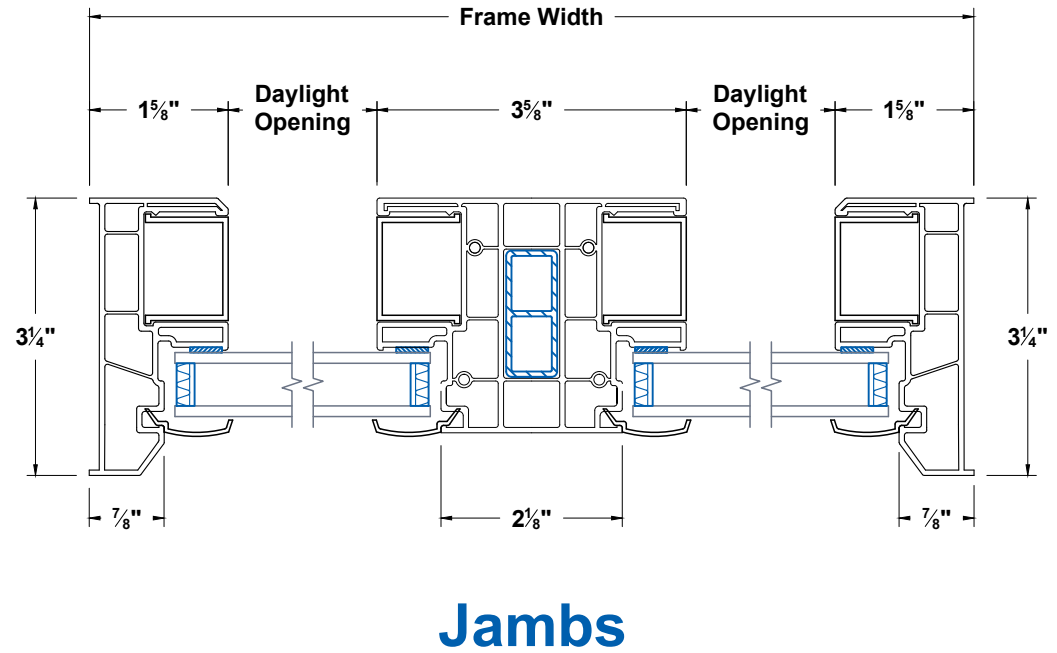

Timeless Picture Window Block - 2 Vertical

Section
Details

UNITS
INCHES

CAD SCALE
NO SCALE

REVISION
01-30-2025

FILE NAME
TI-PW2V-BK

Head & Sill