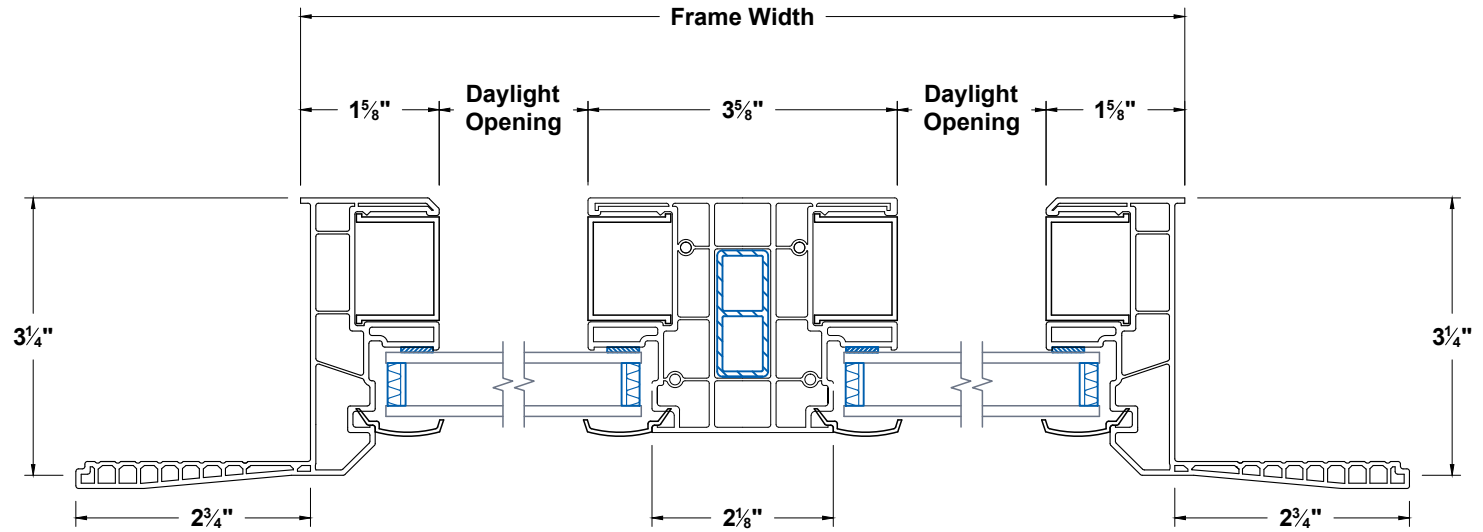

Timeless Picture Window Retrofit 2-3/4" - 2 Vertical

Section
Details

UNITS
INCHES

CAD SCALE
NO SCALE

REVISION
01-30-2025

FILE NAME
TI-PW2V-R2

Head & Sill

Jambs