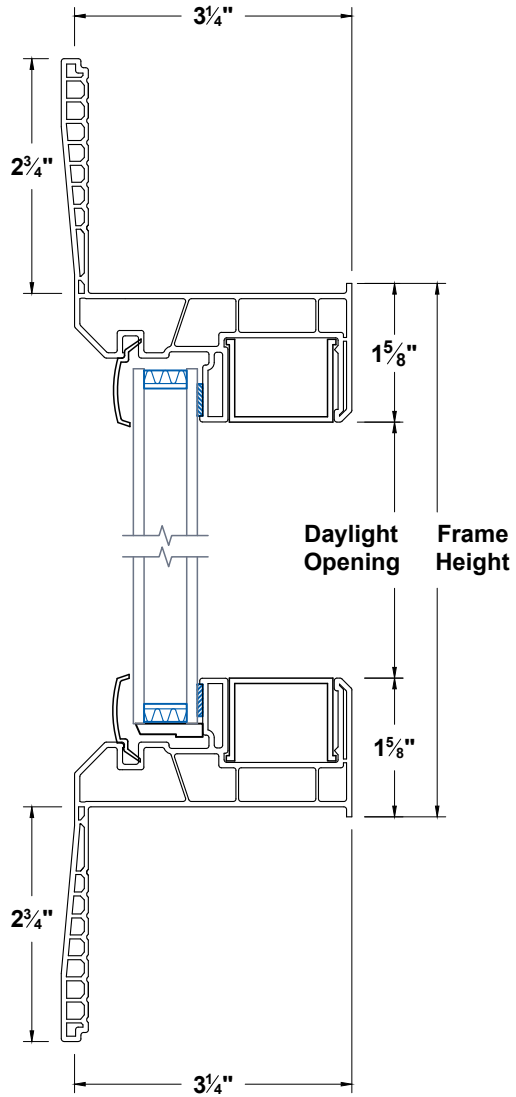

Timeless Picture Window Retrofit 2-3/4" - 2 Vertical

Section
Details

UNITS
INCHES

CAD SCALE
NO SCALE

REVISION
01-30-2025

FILE NAME
TI-PW2V-R2

Head & Sill

Jambs