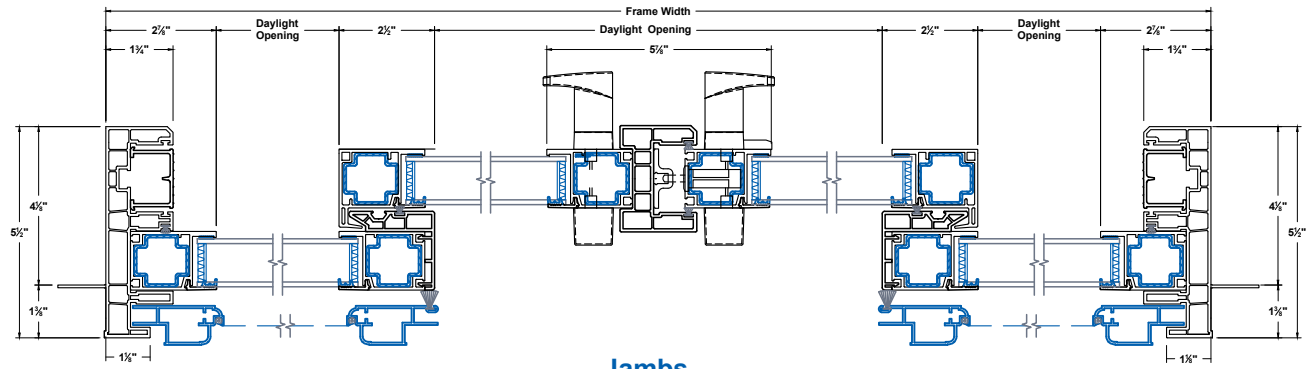

Zenith Patio Door OXXO Nail-On 1-3/8"

Section
Details

UNITS
INCHES

CAD SCALE
NO SCALE

REVISION
07-15-2025

FILE NAME
ZE-SL-OXXO-N13

Head & Sill

Jambs