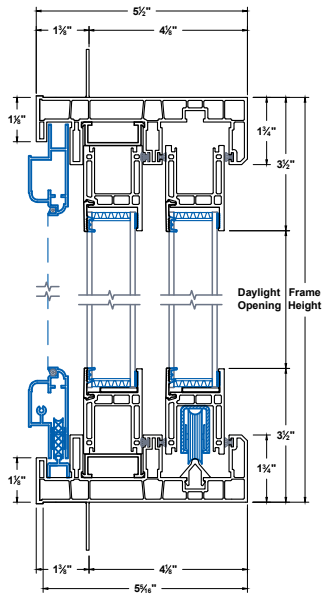

Zenith Patio Door OXXO Nail-On 1-3/8"

Section
Details

UNITS
INCHES

CAD SCALE
NO SCALE

REVISION
07-15-2025

FILE NAME
ZE-SL-OXXO-N13

Head & Sill

Jambs