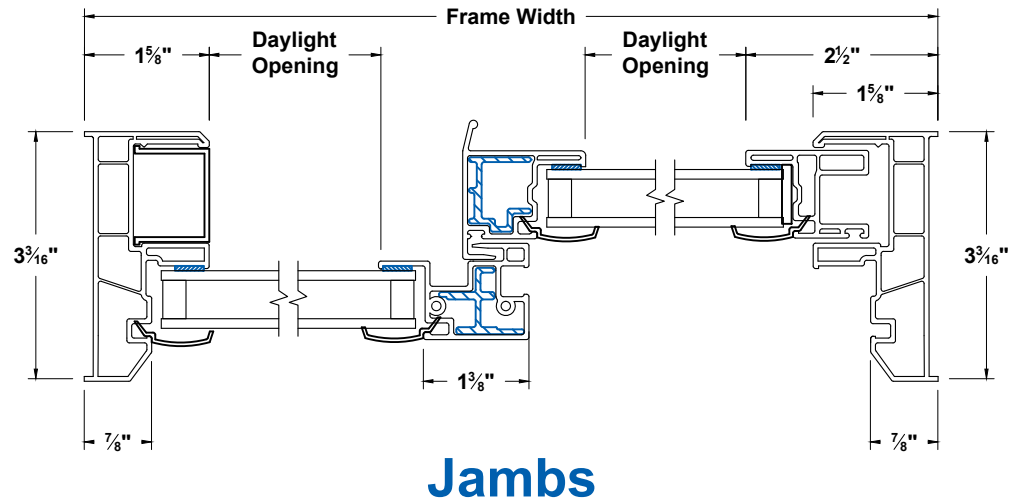

Timeless Horizontal Sliding Window Block

Section
Details

UNITS
INCHES

CAD SCALE
NO SCALE

REVISION
12-06-2024

FILE NAME
TM-XO-BK

Head & Sill