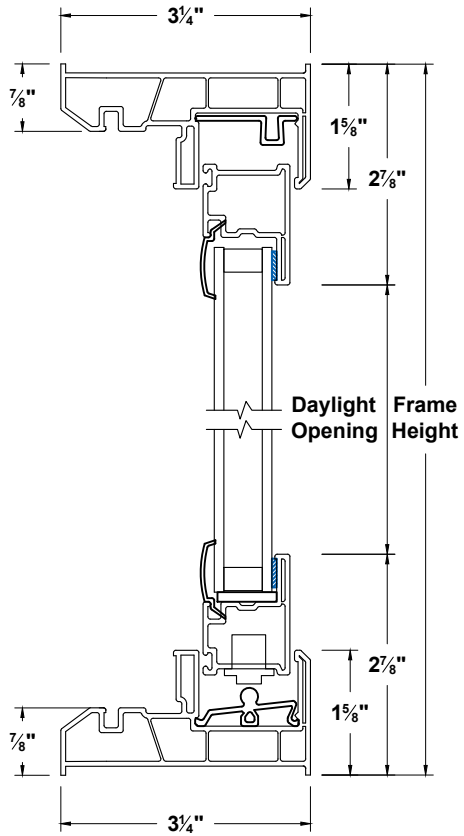

Timeless Horizontal Sliding Window Block

Section
Details

UNITS
INCHES

CAD SCALE
NO SCALE

REVISION
12-06-2024

FILE NAME
TM-XO-BK

Head & Sill