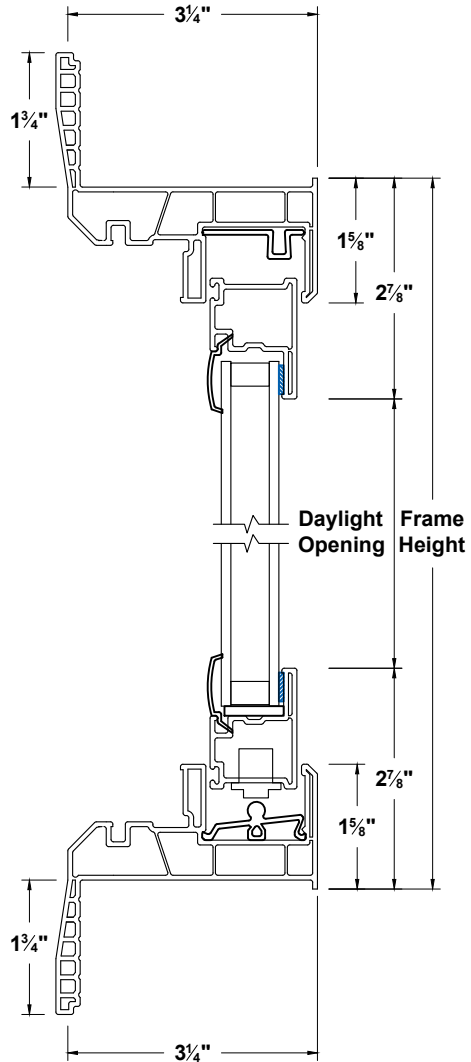

Timeless Horizontal Sliding Window Retrofit 1-3/4"

Section
Details

UNITS
INCHES

CAD SCALE
NO SCALE

REVISION
12-06-2024

FILE NAME
TM-XO-R1

Jambs

Head & Sill