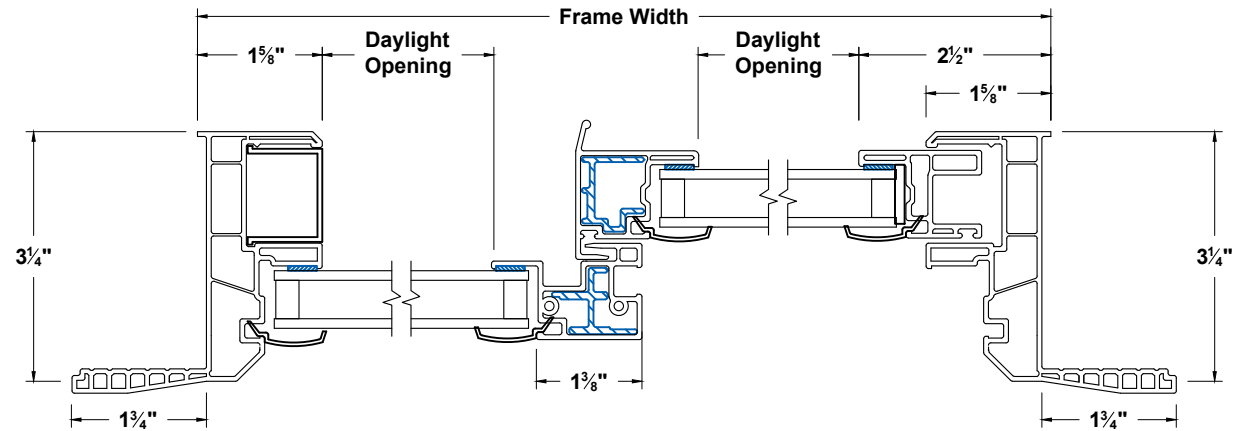

Timeless Horizontal Sliding Window Retrofit 1-3/4"

Section
Details

UNITS
INCHES

CAD SCALE
NO SCALE

REVISION
12-06-2024

FILE NAME
TM-XO-R1

Jambs

Head & Sill