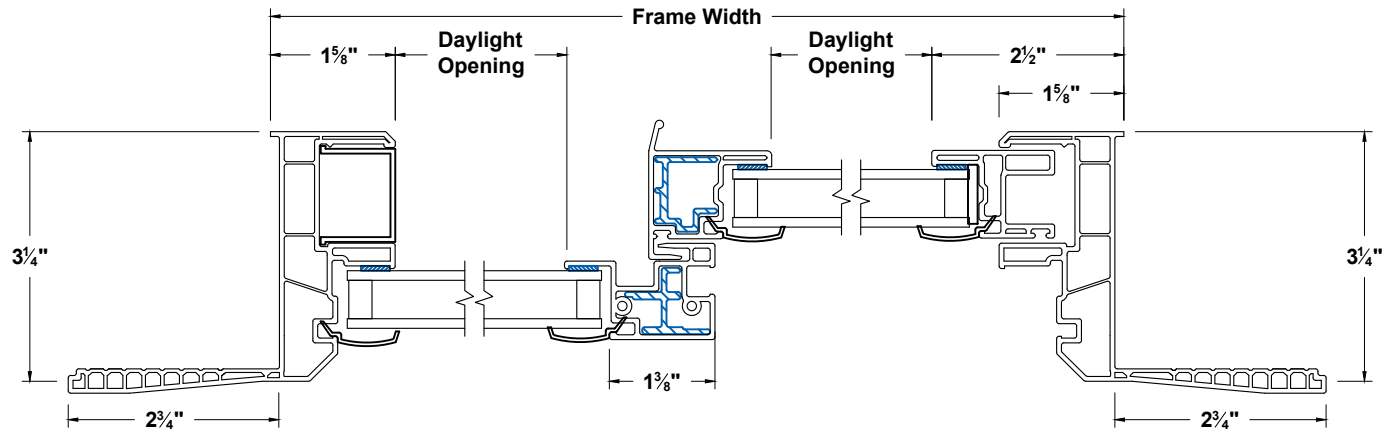

Timeless Horizontal Sliding Window Retrofit 2-3/4"

Section
Details

UNITS
INCHES

CAD SCALE
NO SCALE

REVISION
12-06-2024

FILE NAME
TM-XO-R2

Head & Sill

Jambs