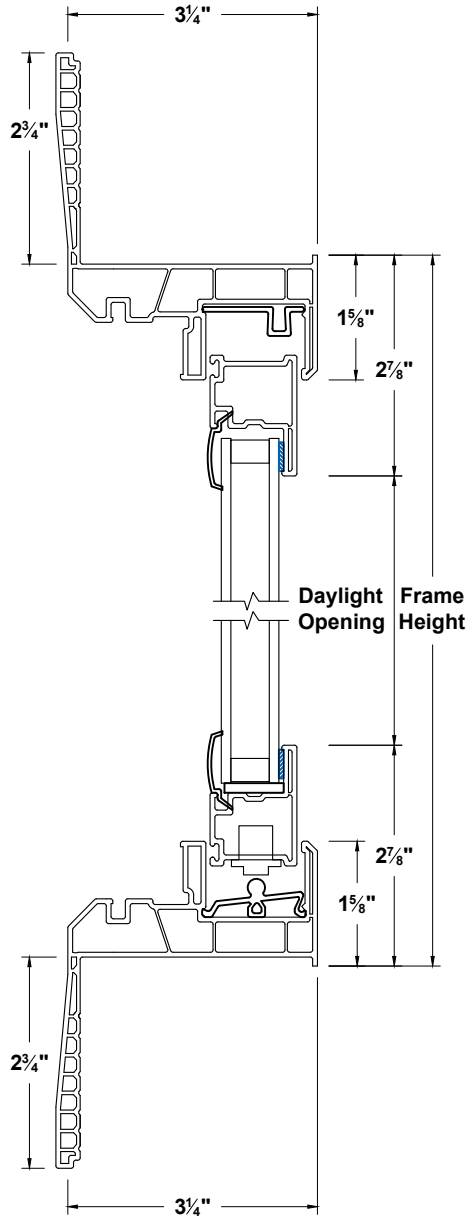

Timeless Horizontal Sliding Window Retrofit 2-3/4"

Section
Details

UNITS
INCHES

CAD SCALE
NO SCALE

REVISION
12-06-2024

FILE NAME
TM-XO-R2

Head & Sill

Jambs