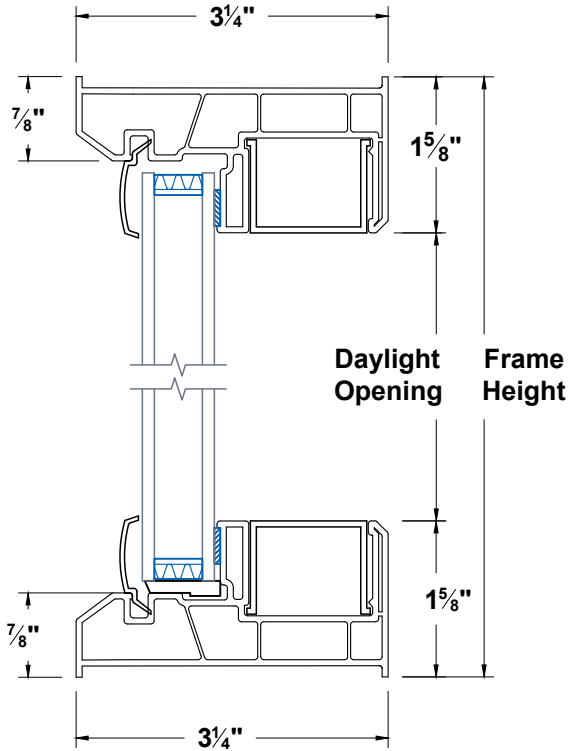

Timeless Picture Window Block

Section
Details

UNITS
INCHES

CAD SCALE
NO SCALE

REVISION
01-30-2025

FILE NAME
TI-PW-BK

Jambs

Head & Sill