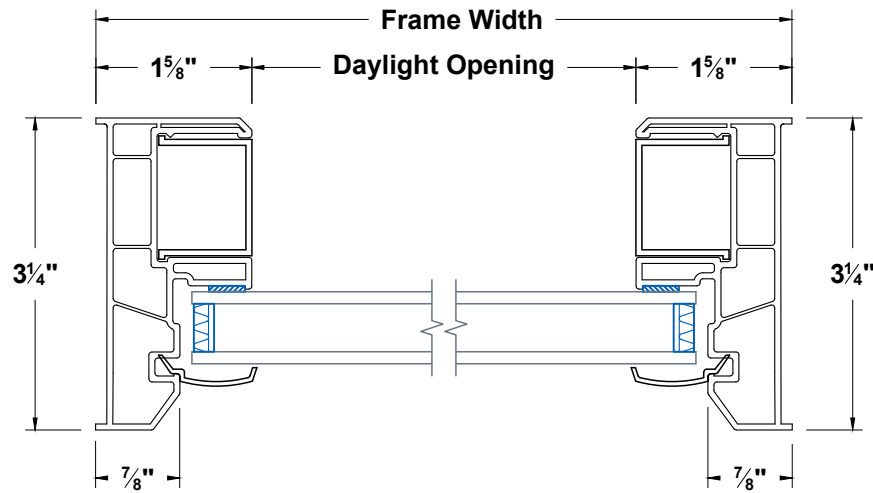

Timeless Picture Window Block

Section
Details

UNITS
INCHES

CAD SCALE
NO SCALE

REVISION
01-30-2025

FILE NAME
TI-PW-BK

Jambs

Head & Sill