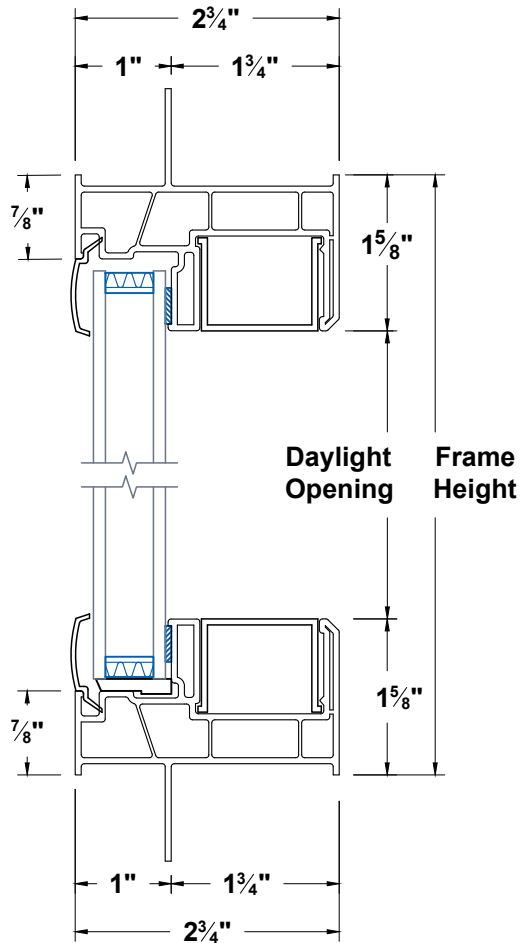

Timeless Picture Window Nail On 1"

Section
Details

UNITS
INCHES

CAD SCALE
NO SCALE

REVISION
01-30-2025

FILE NAME
TI-PW-N1

Jambs

Head & Sill