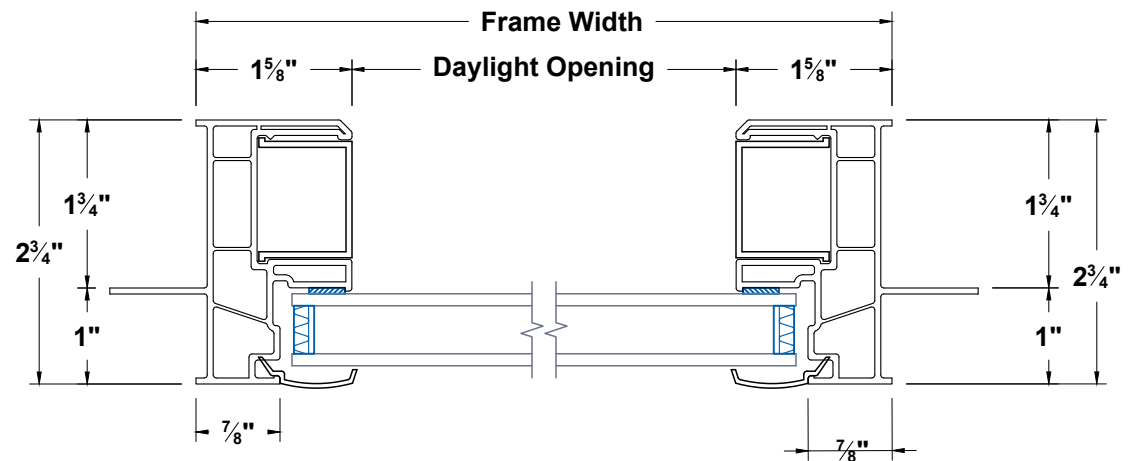

Timeless Picture Window Nail On 1"

Section
Details

UNITS
INCHES

CAD SCALE
NO SCALE

REVISION
01-30-2025

FILE NAME
TI-PW-N1

Jambs

Head & Sill