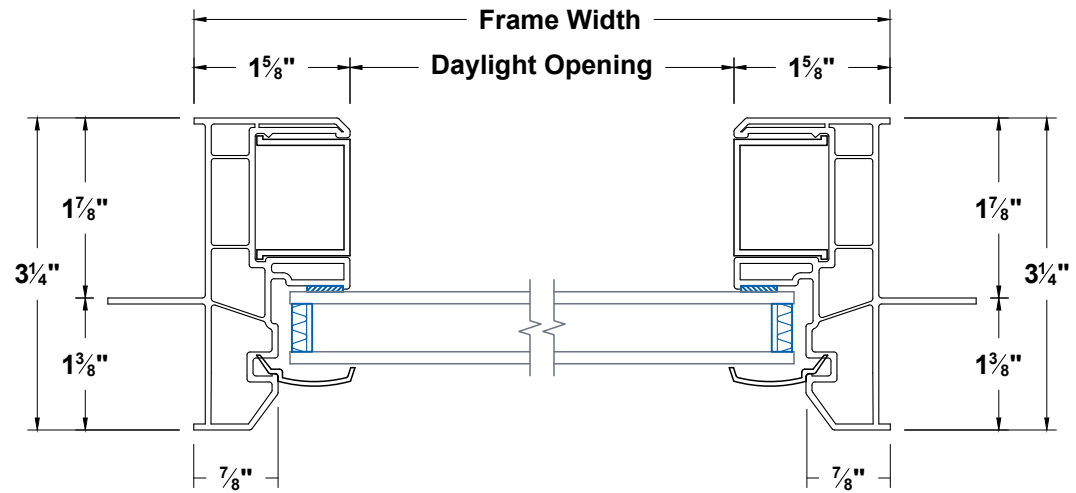

# Timeless Picture Window Nail On 1-3/8"

Section  
Details

UNITS  
INCHES

CAD SCALE  
NO SCALE

REVISION  
01-30-2025

FILE NAME  
TI-PW-N13

**Jambs**

## Head & Sill