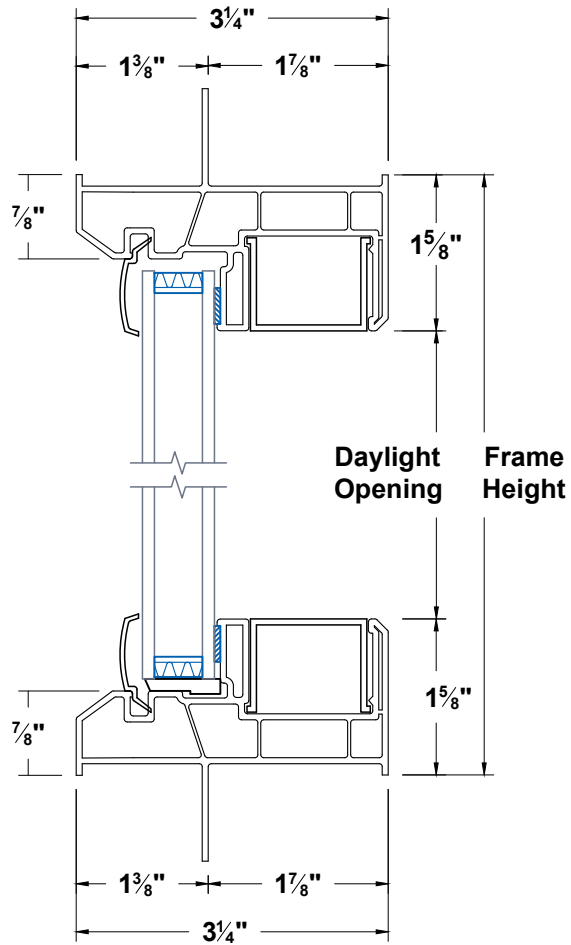

# Timeless Picture Window Nail On 1-3/8"

Section  
Details

UNITS  
INCHES

CAD SCALE  
NO SCALE

REVISION  
01-30-2025

FILE NAME  
TI-PW-N13

**Jambs**

## Head & Sill