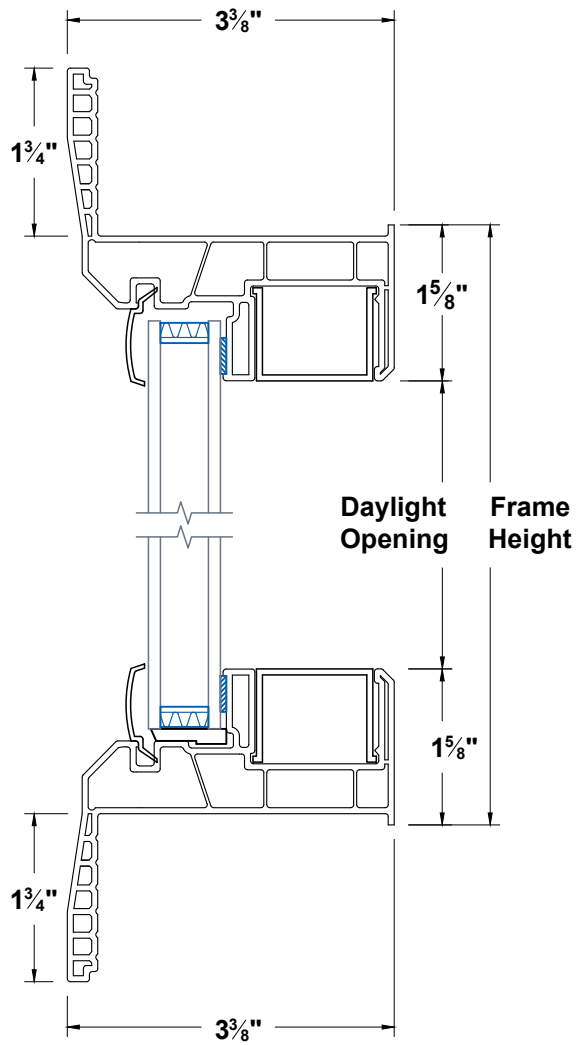

Timeless Picture Window Retrofit 1-3/4"

Section
Details

UNITS
INCHES

CAD SCALE
NO SCALE

REVISION
01-30-2025

FILE NAME
TI-PW-R1

Jambs

Head & Sill