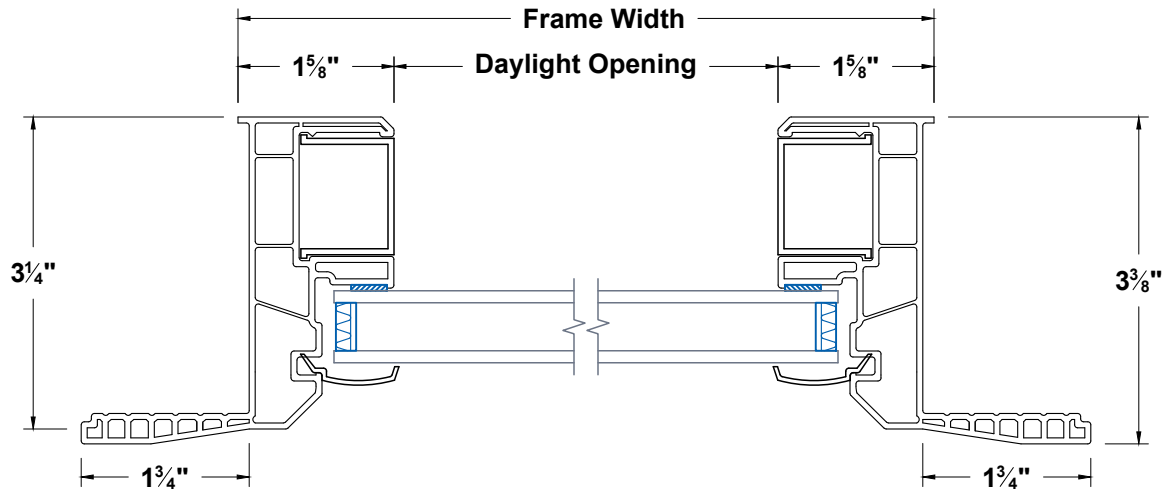

Timeless Picture Window Retrofit 1-3/4"

Section
Details

UNITS
INCHES

CAD SCALE
NO SCALE

REVISION
01-30-2025

FILE NAME
TI-PW-R1

Jambs

Head & Sill