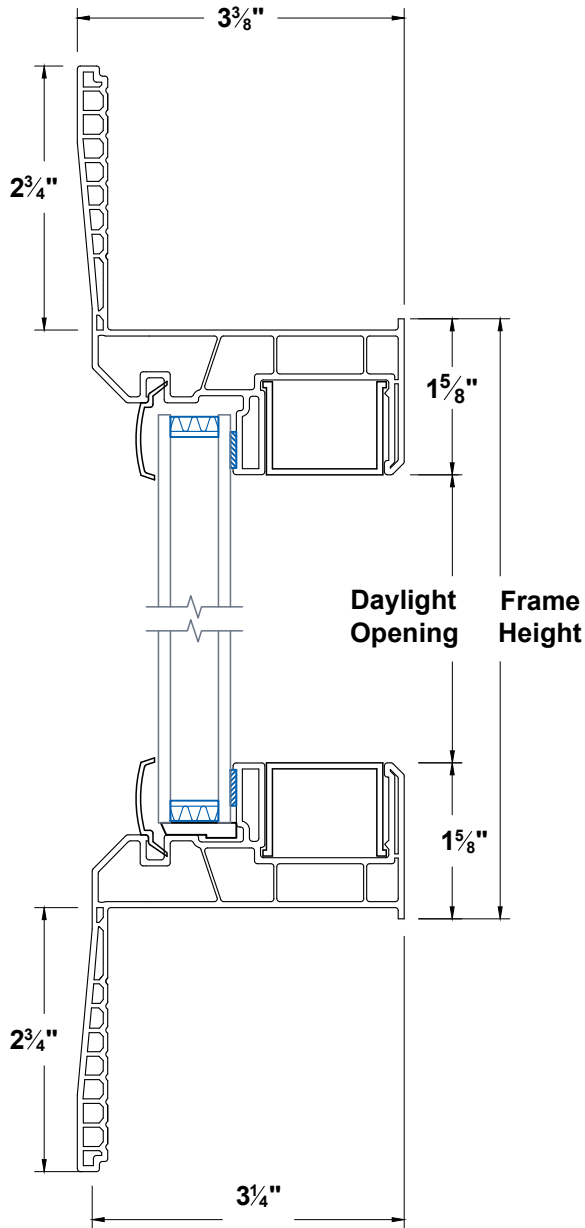

Timeless Picture Window Retrofit 2-3/4"

Section
Details

UNITS
INCHES

CAD SCALE
NO SCALE

REVISION
01-30-2025

FILE NAME
TI-PW-R2

Head & Sill

Jambs