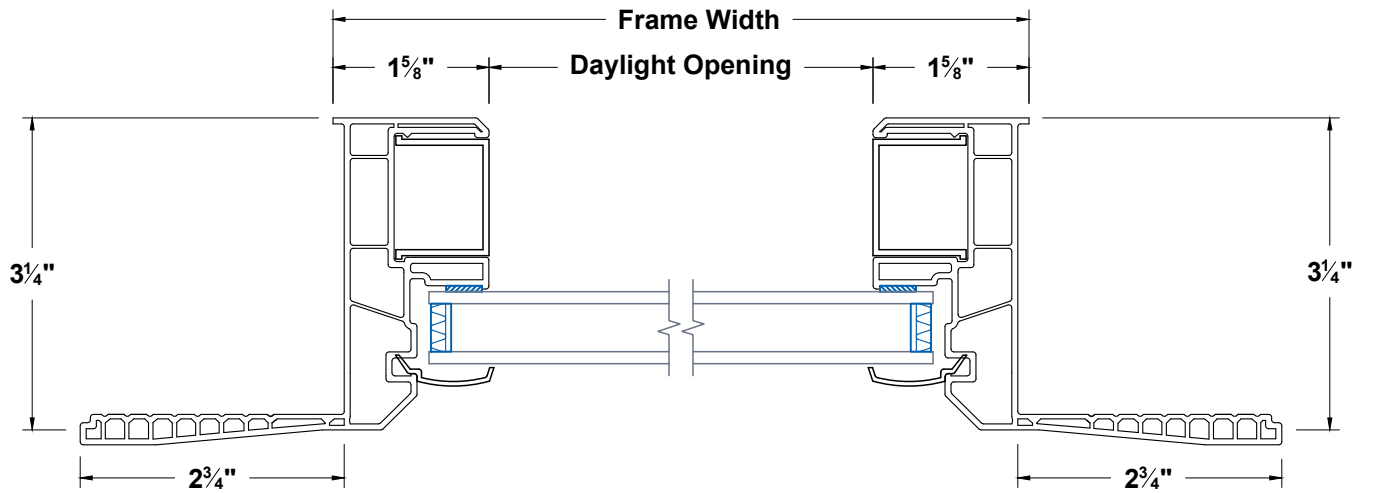

Timeless Picture Window Retrofit 2-3/4"

Section
Details

UNITS
INCHES

CAD SCALE
NO SCALE

REVISION
01-30-2025

FILE NAME
TI-PW-R2

Head & Sill

Jambs