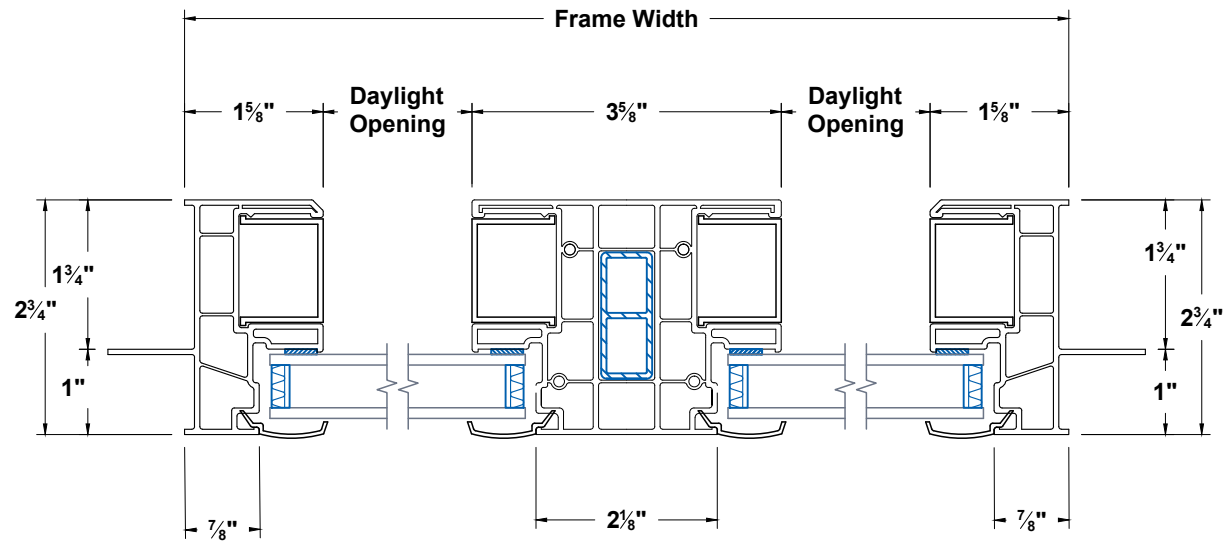

Timeless Picture Window Nail On 1" - 2 Vertical

Section
Details

UNITS
INCHES

CAD SCALE
NO SCALE

REVISION
01-30-2025

FILE NAME
TI-PW2V-N1

Jambs

Head & Sill