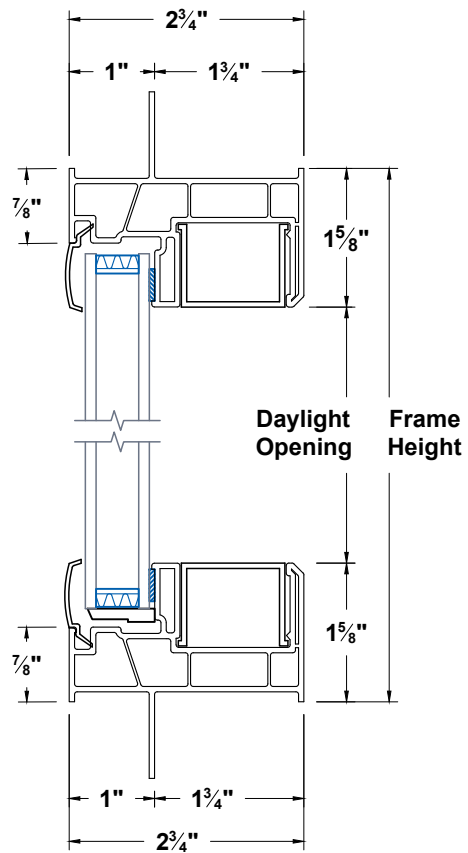

Timeless Picture Window Nail On 1" - 2 Vertical

Section
Details

UNITS
INCHES

CAD SCALE
NO SCALE

REVISION
01-30-2025

FILE NAME
TI-PW2V-N1

Jambs

Head & Sill