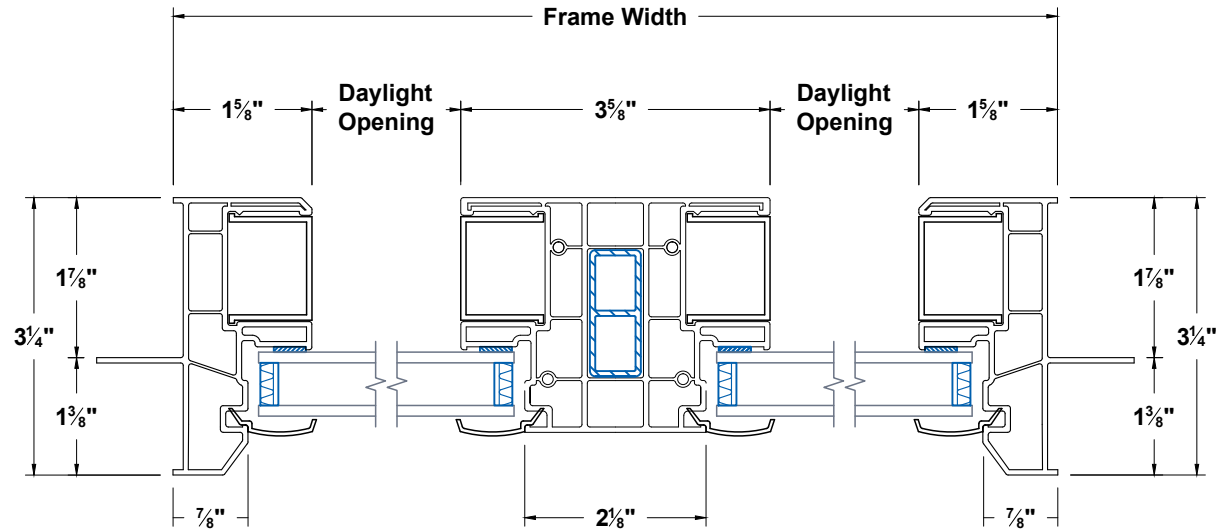

Timeless Picture Window Nail On 1-3/8" - 2 Vertical

Section
Details

UNITS
INCHES

CAD SCALE
NO SCALE

REVISION
01-30-2025

FILE NAME
TI-PW2V-N13

Jambs

Head & Sill