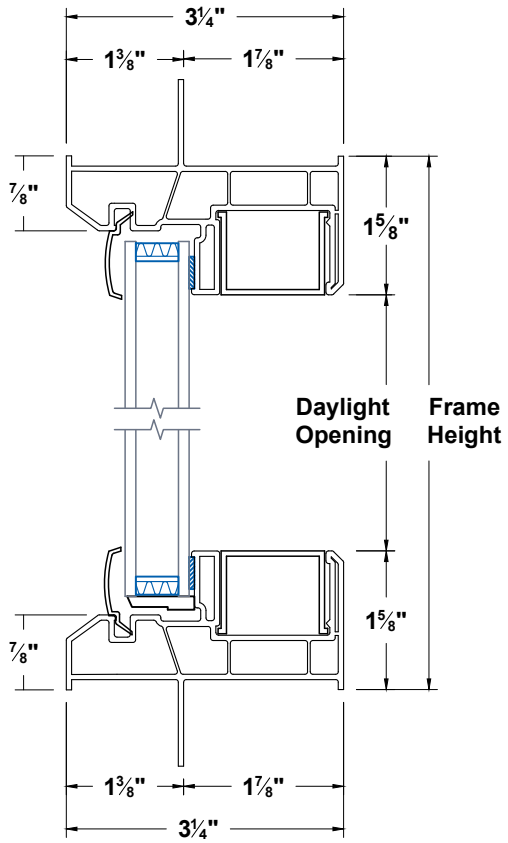

Timeless Picture Window Nail On 1-3/8" - 2 Vertical

Section
Details

UNITS
INCHES

CAD SCALE
NO SCALE

REVISION
01-30-2025

FILE NAME
TI-PW2V-N13

Jambs

Head & Sill