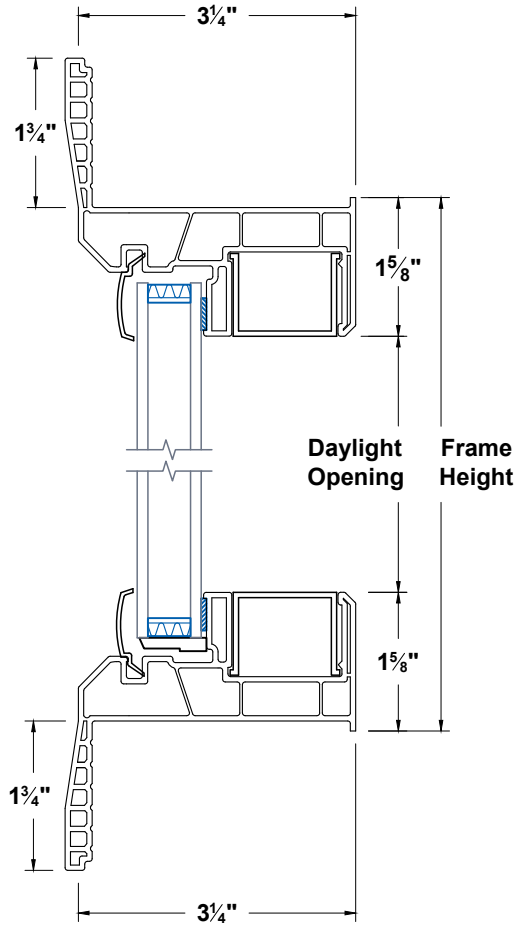

Timeless Picture Window Retrofit 1-3/4" - 2 Vertical

Section
Details

UNITS
INCHES

CAD SCALE
NO SCALE

REVISION
01-30-2025

FILE NAME
TI-PW2V-R1

Jambs

Head & Sill