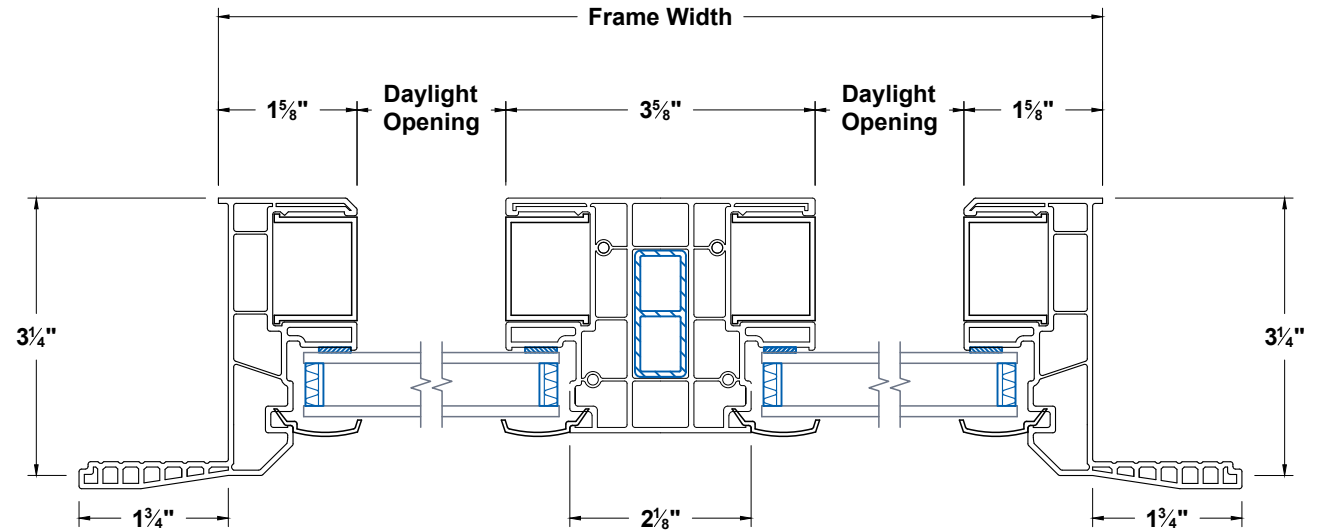

Timeless Picture Window Retrofit 1-3/4" - 2 Vertical

Section
Details

UNITS
INCHES

CAD SCALE
NO SCALE

REVISION
01-30-2025

FILE NAME
TI-PW2V-R1

Jambs

Head & Sill