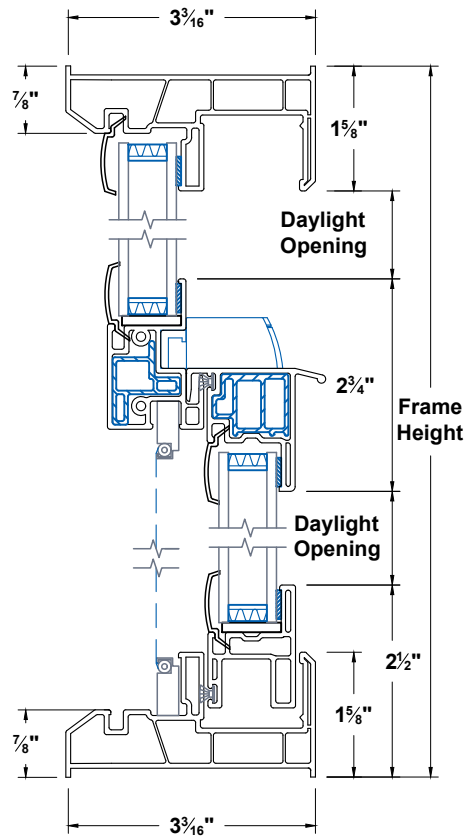

# Timeless Single Hung Window Block

Section  
Details

UNITS  
INCHES

CAD SCALE  
NO SCALE

REVISION  
01-30-2025

FILE NAME  
TI-SH-BK

## Head & Sill