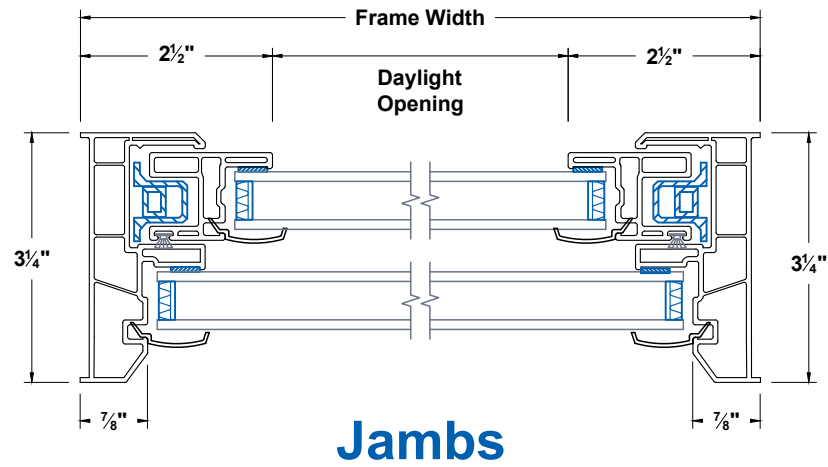

# Timeless Single Hung Window Block

Section  
Details

UNITS  
INCHES

CAD SCALE  
NO SCALE

REVISION  
01-30-2025

FILE NAME  
TI-SH-BK

## Head & Sill