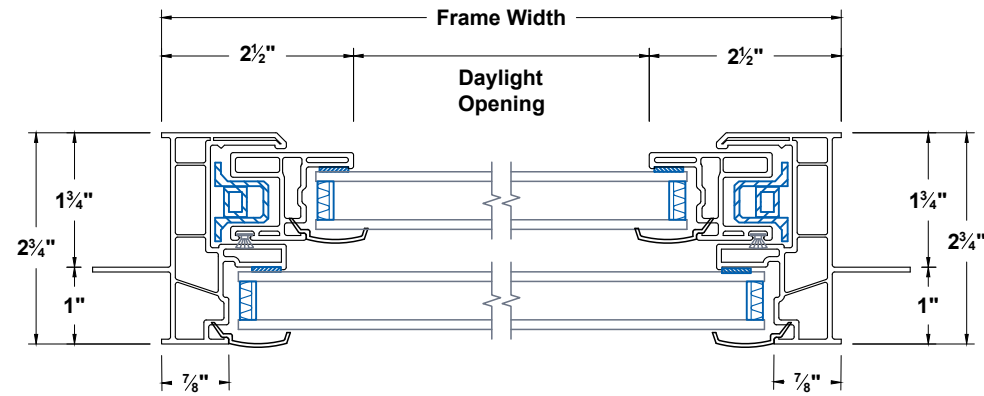

Timeless Single Hung Window Nail On 1"

Section
Details

UNITS
INCHES

CAD SCALE
NO SCALE

REVISION
01-30-2025

FILE NAME
TI-SH-N1

Head & Sill

Jambs