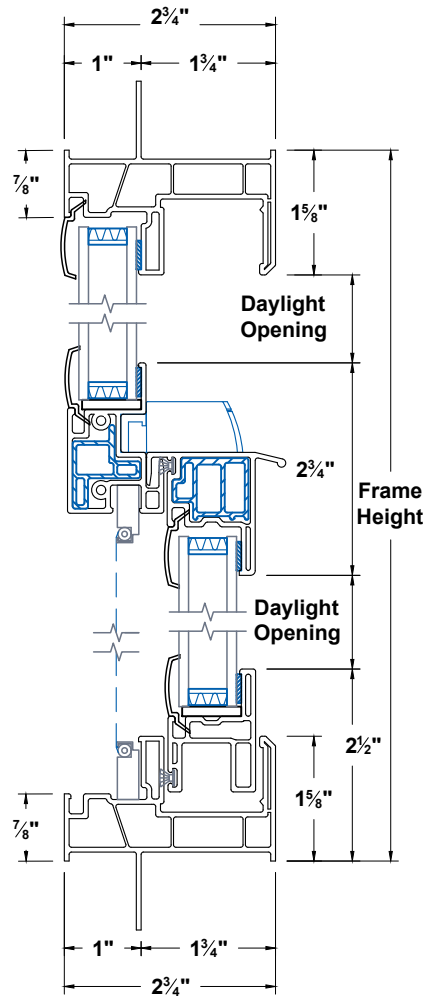

# Timeless Single Hung Window Nail On 1"

Section  
Details

UNITS  
INCHES

CAD SCALE  
NO SCALE

REVISION  
01-30-2025

FILE NAME  
TI-SH-N1

## Head & Sill

## Jambs