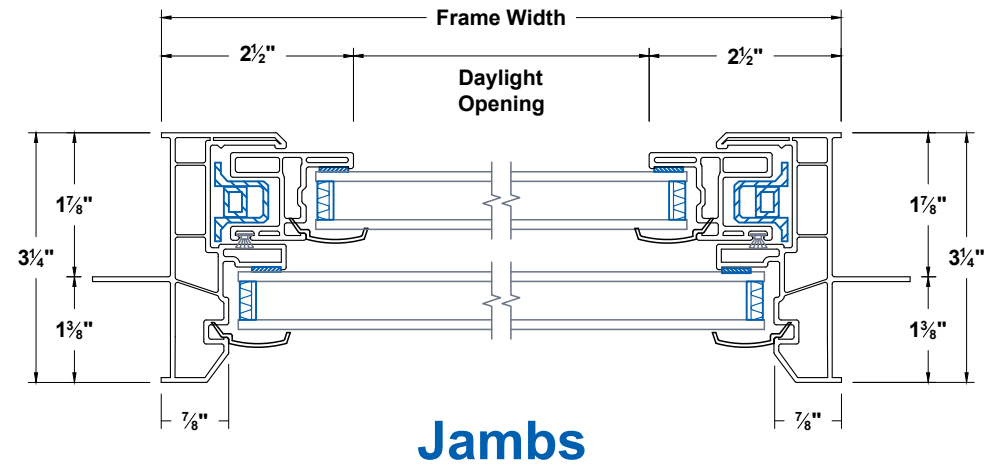

Timeless Single Hung Window Nail On 1-3/8"

Section
Details

UNITS
INCHES

CAD SCALE
NO SCALE

REVISION
01-30-2025

FILE NAME
TI-SH-N13

Head & Sill

Jambs