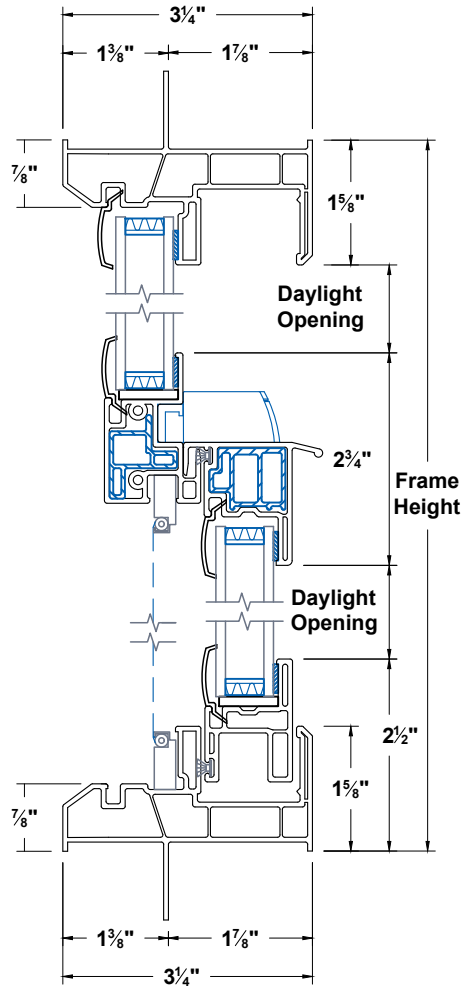

Timeless Single Hung Window Nail On 1-3/8"

Section
Details

UNITS
INCHES

CAD SCALE
NO SCALE

REVISION
01-30-2025

FILE NAME
TI-SH-N13

Head & Sill

Jambs