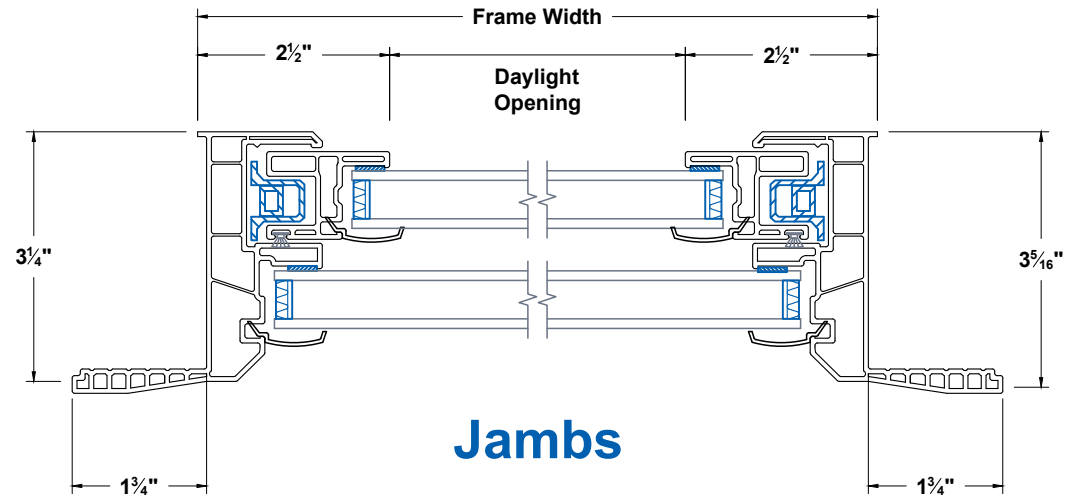

Timeless Single Hung Window Retrofit 1-3/4"

Section
Details

UNITS
INCHES

CAD SCALE
NO SCALE

REVISION
01-30-2025

FILE NAME
TI-SH-R1

Head & Sill

Jambs