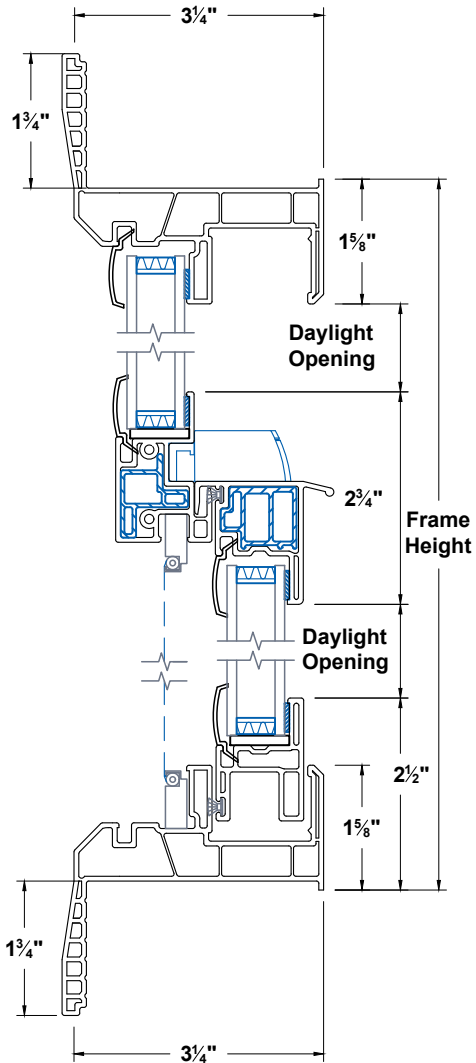

Timeless Single Hung Window Retrofit 1-3/4"

Section
Details

UNITS
INCHES

CAD SCALE
NO SCALE

REVISION
01-30-2025

FILE NAME
TI-SH-R1

Head & Sill

Jambs