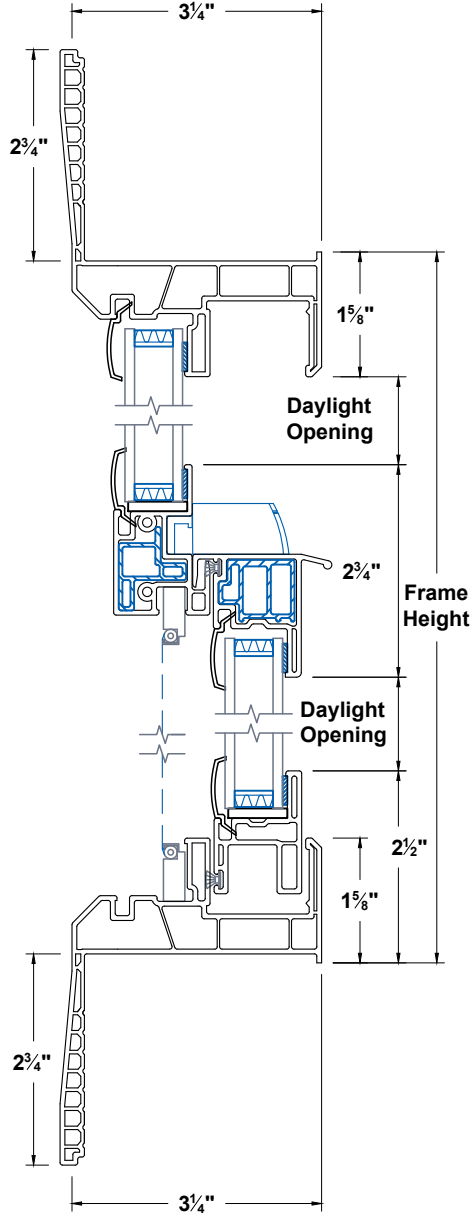

# Timeless Single Hung Window Retrofit 2-3/4"

Section  
Details

UNITS  
INCHES

CAD SCALE  
NO SCALE

REVISION  
01-30-2025

FILE NAME  
TI-SH-R2

## Head & Sill