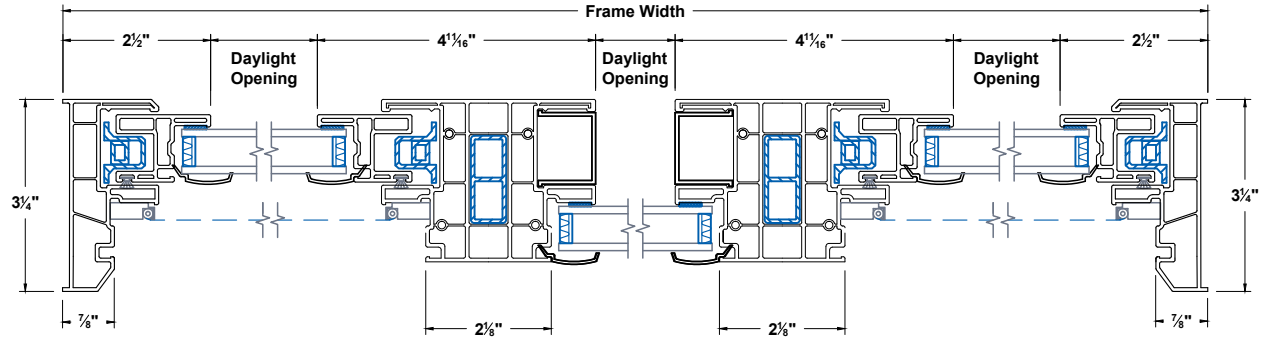

Timeless SHOSH PW Window Block

Section
Details

UNITS
INCHES

CAD SCALE
NO SCALE

REVISION
01-30-2025

FILE NAME
TI-SHOSH_PW-BK

Jambs

Head & Sill