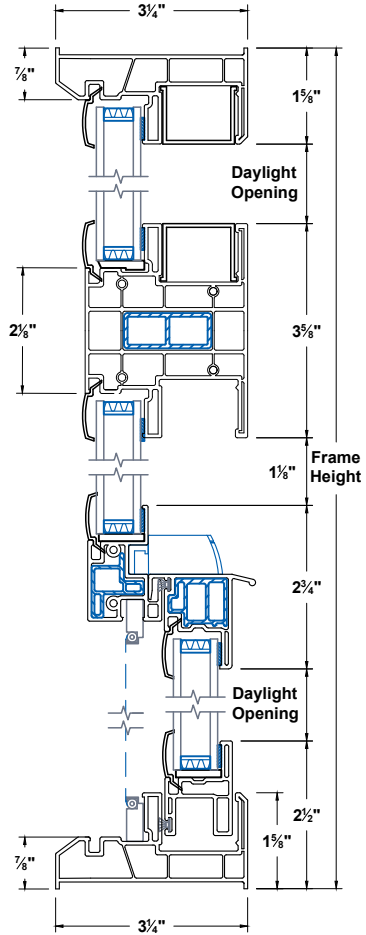

Timeless SHOSH PW Window Block

Section
Details

UNITS
INCHES

CAD SCALE
NO SCALE

REVISION
01-30-2025

FILE NAME
TI-SHOSH_PW-BK

Jambs

Head & Sill