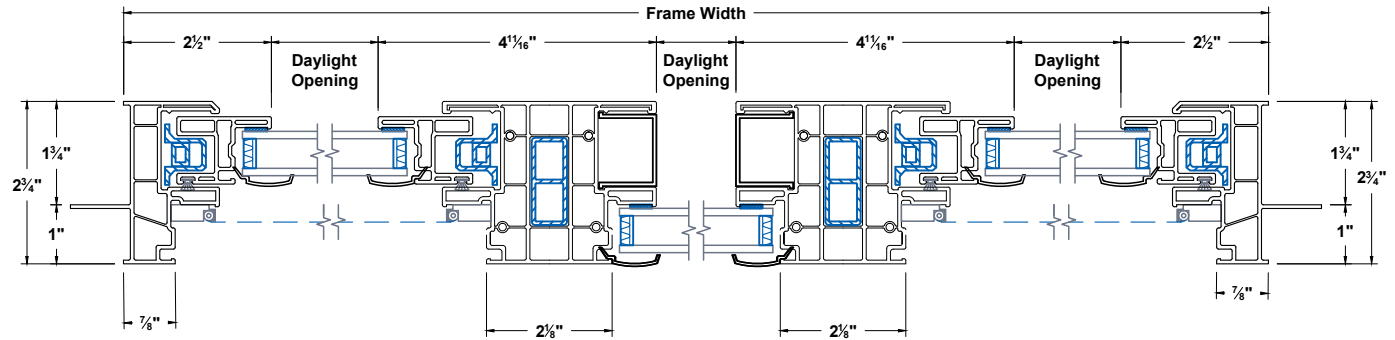

# Timeless SHOSH PW Window Nail On 1"

Section  
Details

UNITS  
INCHES

CAD SCALE  
NO SCALE

REVISION  
01-30-2025

FILE NAME  
TI-SHOSH\_PW-N1

**Jambs**