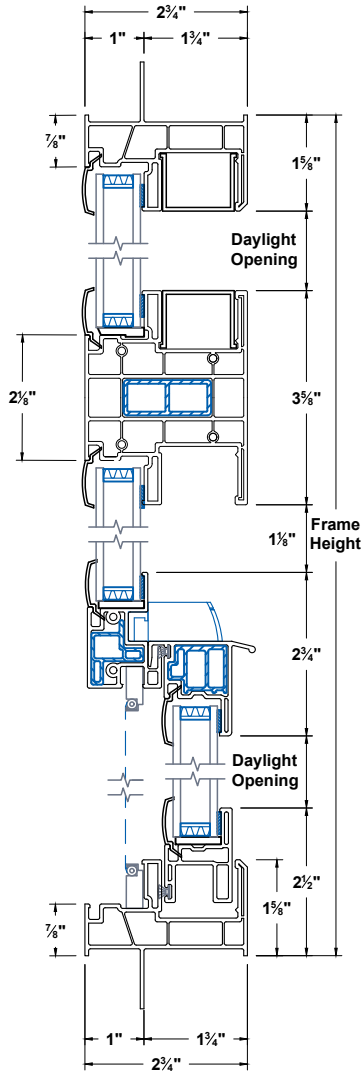

# Timeless SHOSH PW Window Nail On 1"

Section  
Details

UNITS  
INCHES

CAD SCALE  
NO SCALE

REVISION  
01-30-2025

FILE NAME  
TI-SHOSH\_PW-N1

**Jambs**

## Head & Sill