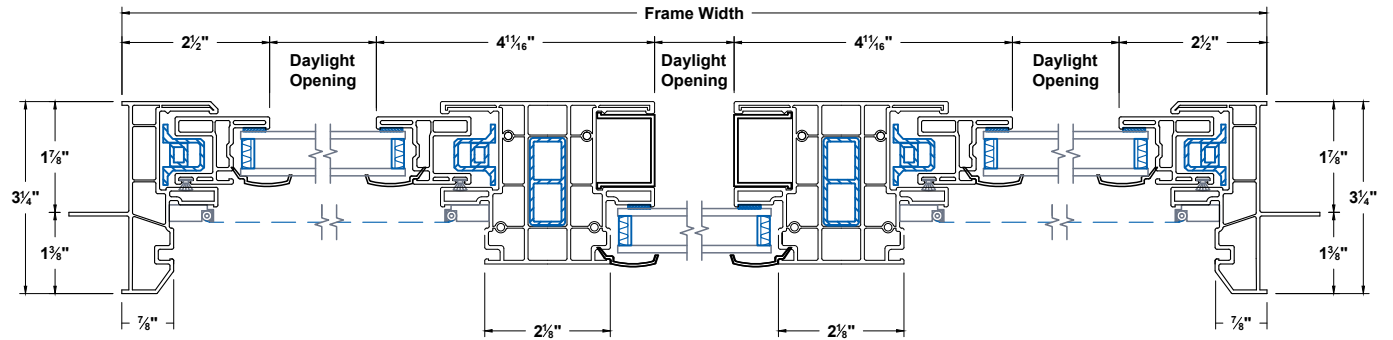

Timeless SHOSH PW Window Nail On 1-3/8"

Section
Details

UNITS
INCHES

CAD SCALE
NO SCALE

REVISION
01-30-2025

FILE NAME
TI-SHOSH_PW-N13

Head & Sill