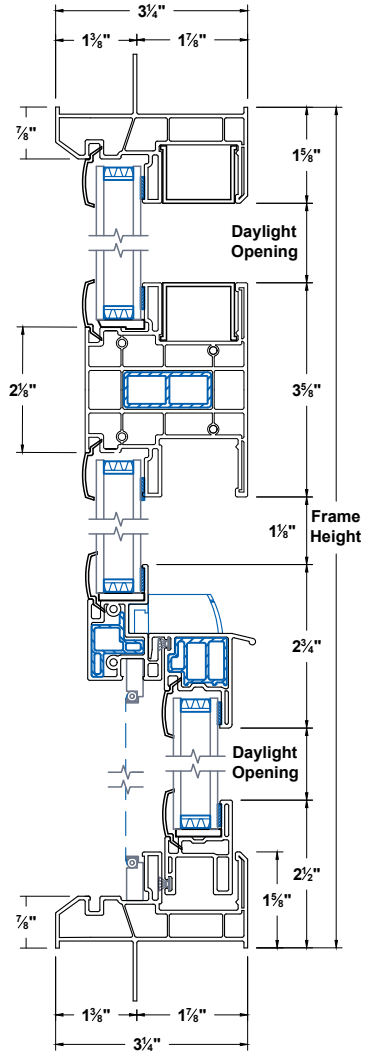

Timeless SHOSH PW Window Nail On 1-3/8"

Section
Details

UNITS
INCHES

CAD SCALE
NO SCALE

REVISION
01-30-2025

FILE NAME
TI-SHOSH_PW-N13

Head & Sill