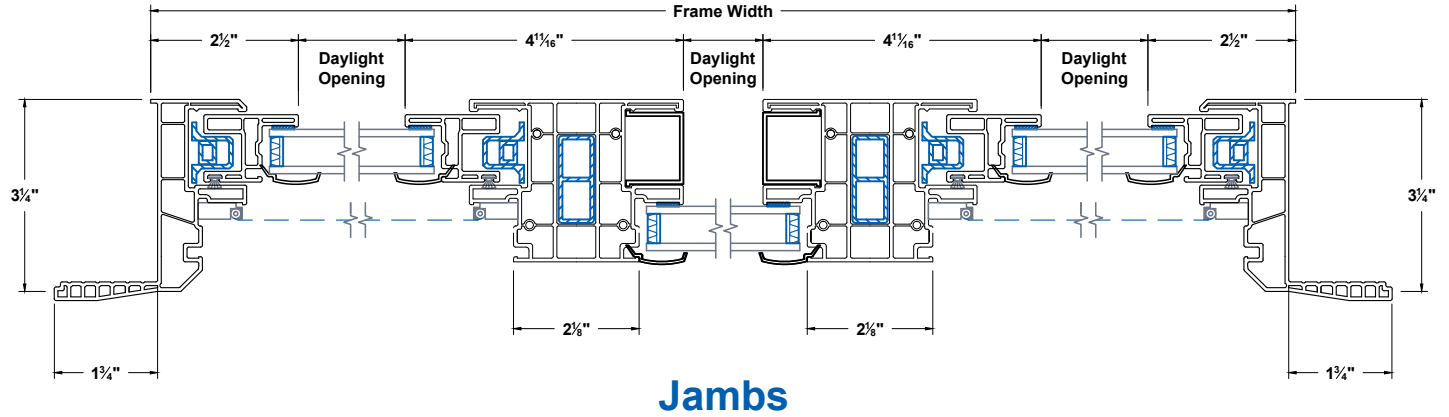

Timeless SHOSH PW Window Retrofit 1-3/4"

Section
Details

UNITS
INCHES

CAD SCALE
NO SCALE

REVISION
01-30-2025

FILE NAME
TI-SHOSH_PW-R1

Head & Sill