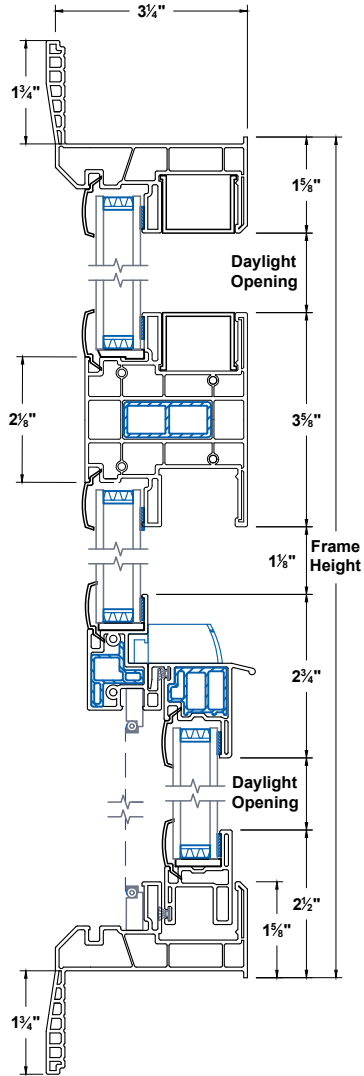

Timeless SHOSH PW Window Retrofit 1-3/4"

Section
Details

UNITS
INCHES

CAD SCALE
NO SCALE

REVISION
01-30-2025

FILE NAME
TI-SHOSH_PW-R1

Head & Sill