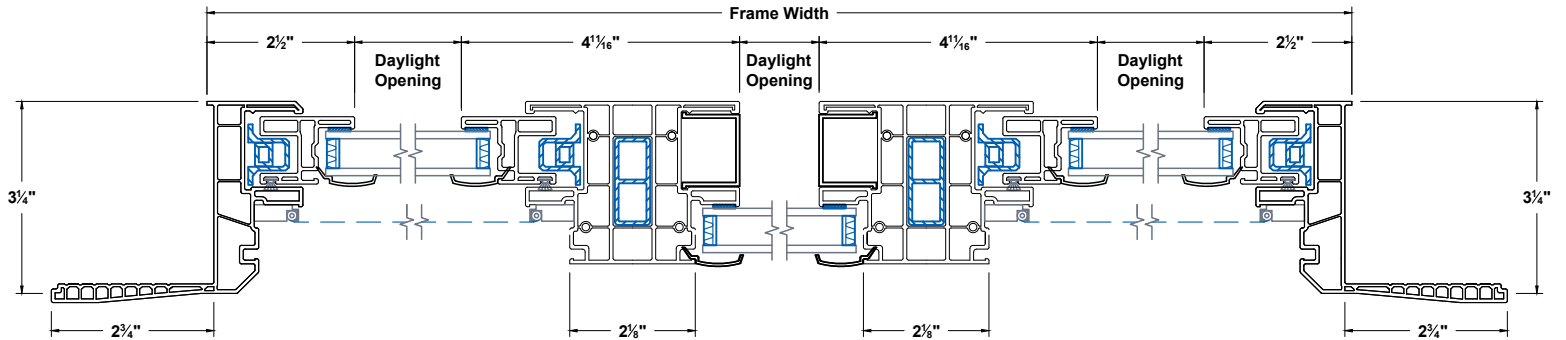

Timeless SHOSH PW Window Retrofit 2-3/4"

Section
Details

UNITS
INCHES

CAD SCALE
NO SCALE

REVISION
01-30-2025

FILE NAME
TI-SHOSH_PW-R2

Head & Sill

Jambs