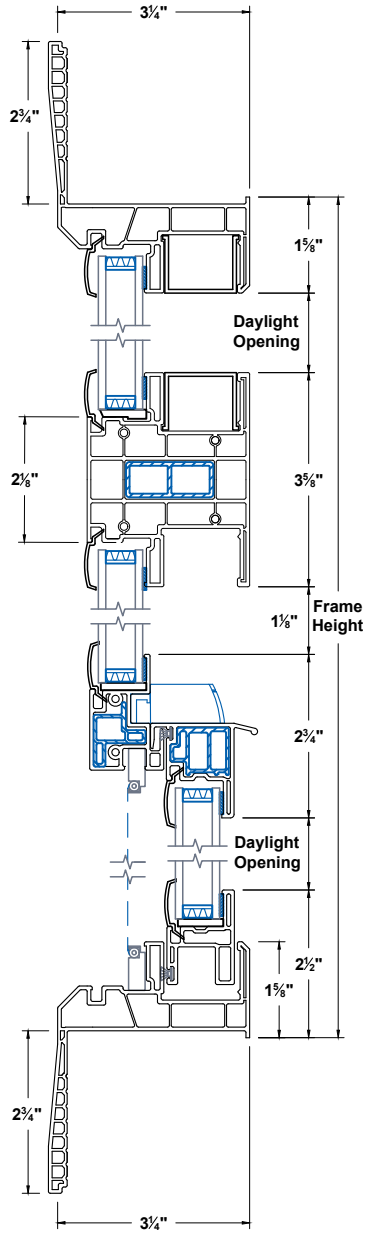

Timeless SHOSH PW Window Retrofit 2-3/4"

Section
Details

UNITS
INCHES

CAD SCALE
NO SCALE

REVISION
01-30-2025

FILE NAME
TI-SHOSH_PW-R2

Head & Sill

Jambs