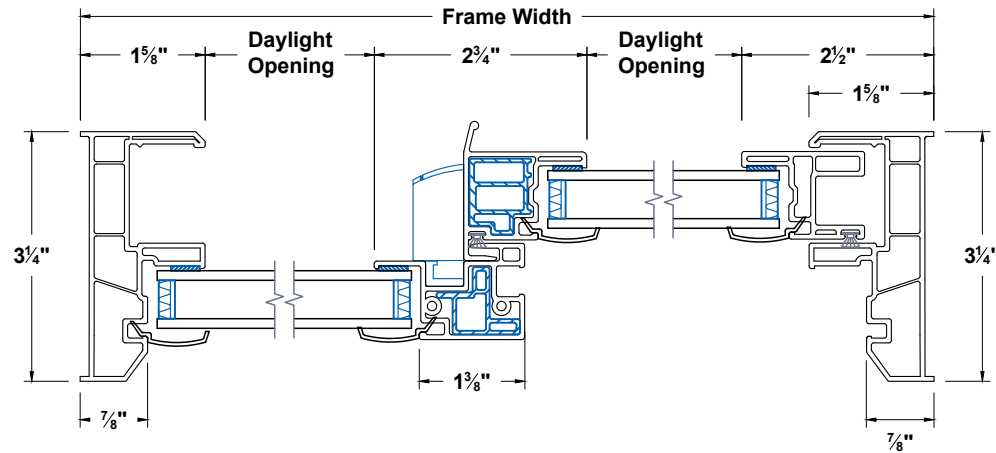

# Timeless Horizontal Sliding Window Block

Section  
Details

UNITS  
INCHES

CAD SCALE  
NO SCALE

REVISION  
01-30-2025

FILE NAME  
TI-XO-BK

**Jambs**

## Head & Sill