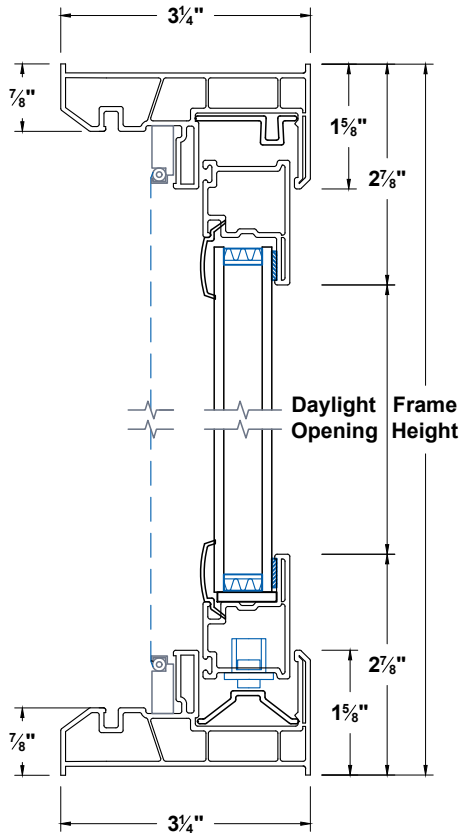

# Timeless Horizontal Sliding Window Block

Section  
Details

UNITS  
INCHES

CAD SCALE  
NO SCALE

REVISION  
01-30-2025

FILE NAME  
TI-XO-BK

**Jambs**

## Head & Sill