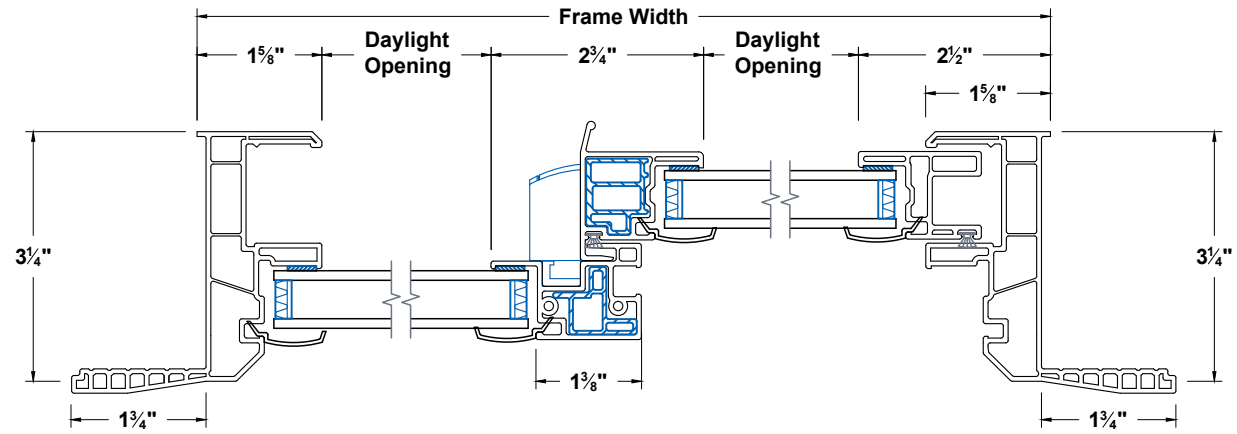

Timeless Horizontal Sliding Window Retrofit 1-3/4"

Section
Details

UNITS
INCHES

CAD SCALE
NO SCALE

REVISION
01-30-2025

FILE NAME
TI-XO-R1

Jambs

Head & Sill