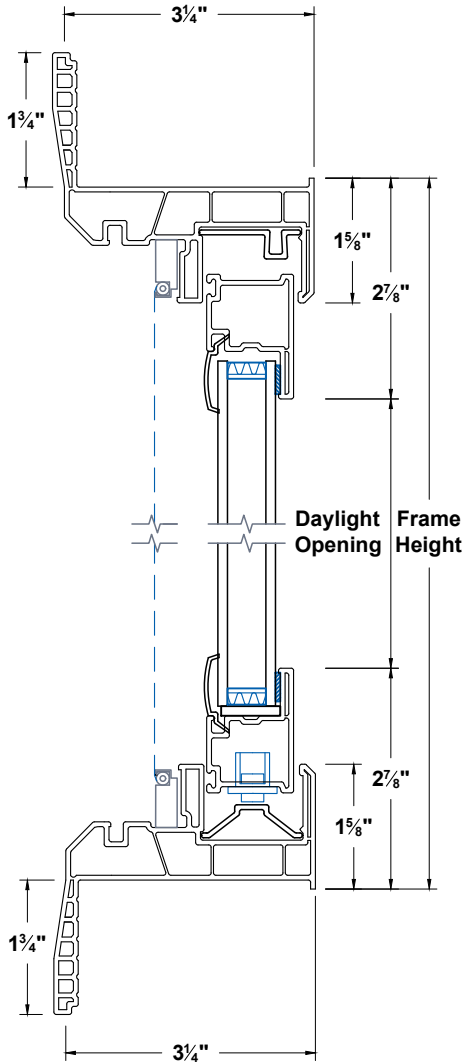

Timeless Horizontal Sliding Window Retrofit 1-3/4"

Section
Details

UNITS
INCHES

CAD SCALE
NO SCALE

REVISION
01-30-2025

FILE NAME
TI-XO-R1

Jambs

Head & Sill