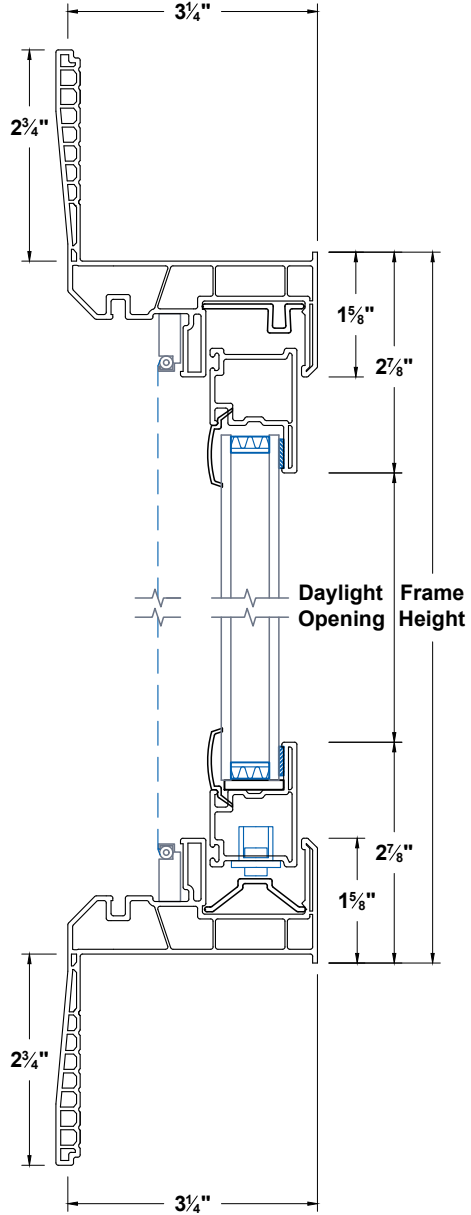

Timeless Horizontal Sliding Window Retrofit 2-3/4"

Section
Details

UNITS
INCHES

CAD SCALE
NO SCALE

REVISION
01-30-2025

FILE NAME
TI-XO-R2

Head & Sill

Jambs