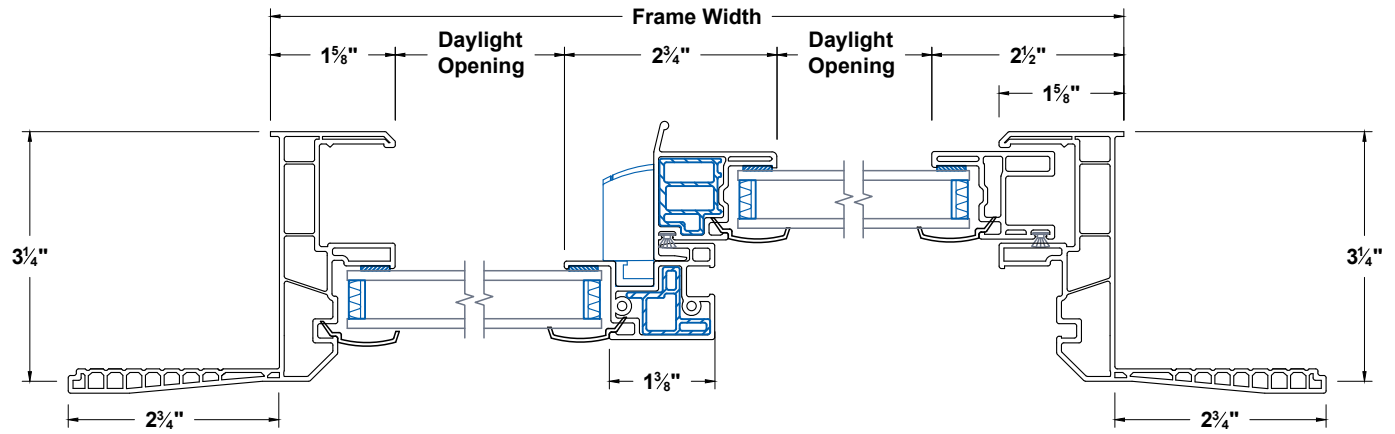

Timeless Horizontal Sliding Window Retrofit 2-3/4"

Section
Details

UNITS
INCHES

CAD SCALE
NO SCALE

REVISION
01-30-2025

FILE NAME
TI-XO-R2

Head & Sill

Jambs