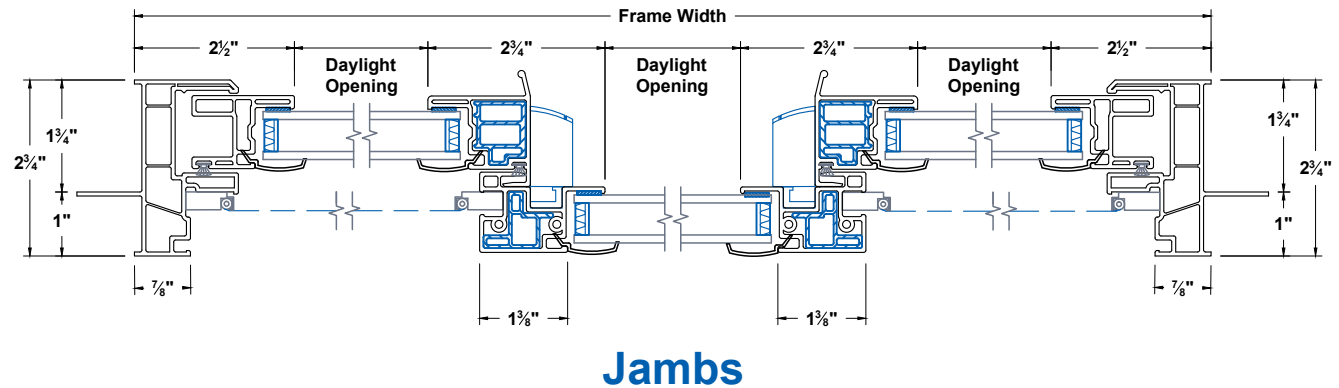

Timeless XOX PW Window Nail On 1"

Section
Details

UNITS
INCHES

CAD SCALE
NO SCALE

REVISION
01-30-2025

FILE NAME
TI-XOX_PW-N1

Head & Sill