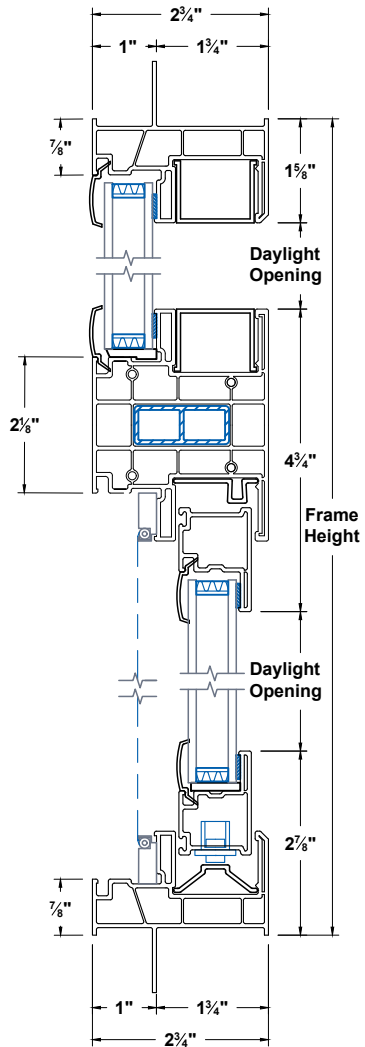

Timeless XOX PW Window Nail On 1"

Section
Details

UNITS
INCHES

CAD SCALE
NO SCALE

REVISION
01-30-2025

FILE NAME
TI-XOX_PW-N1

Head & Sill