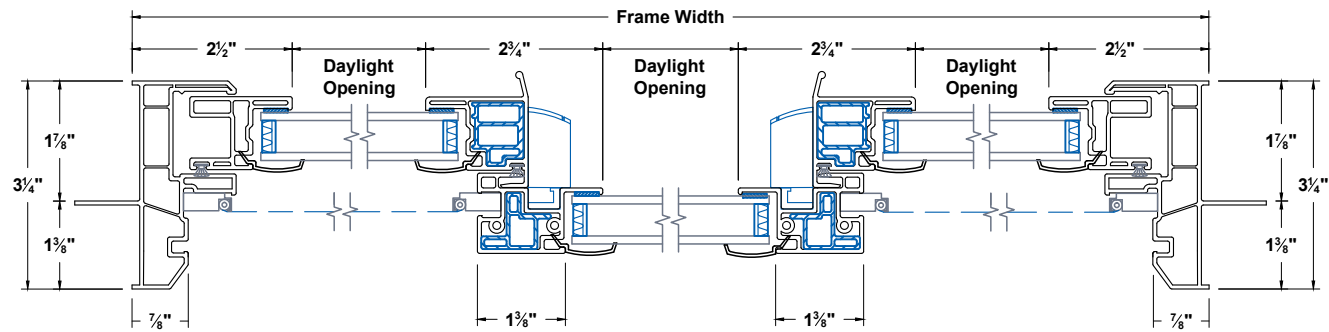

Timeless XOX PW Window Nail On 1-3/8"

Section
Details

UNITS
INCHES

CAD SCALE
NO SCALE

REVISION
01-30-2025

FILE NAME
TI-XOX_PW-N13

Jambs

Head & Sill