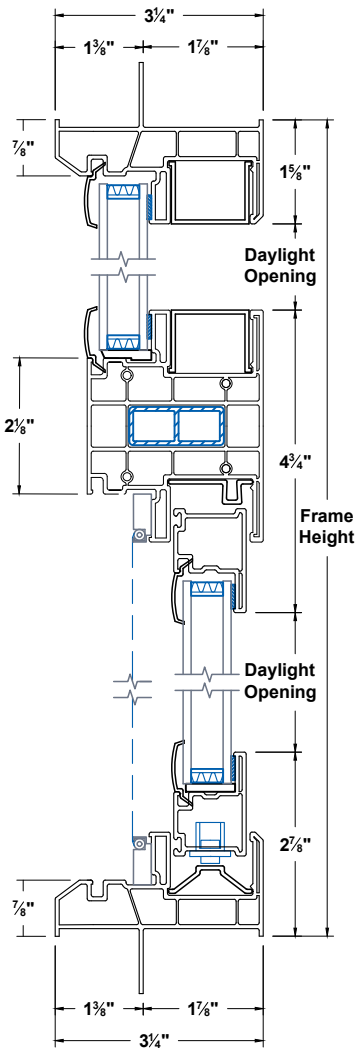

Timeless XOX PW Window Nail On 1-3/8"

Section
Details

UNITS
INCHES

CAD SCALE
NO SCALE

REVISION
01-30-2025

FILE NAME
TI-XOX_PW-N13

Jambs

Head & Sill