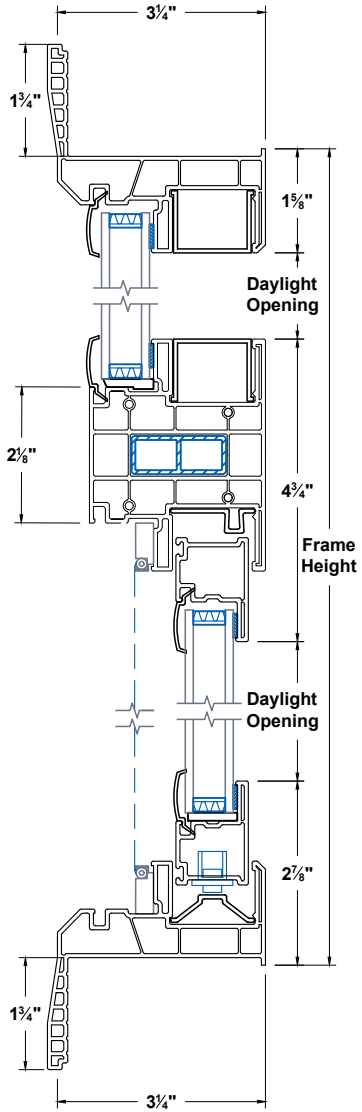

Timeless XOX PW Window Retrofit 1-3/4"

Section
Details

UNITS
INCHES

CAD SCALE
NO SCALE

REVISION
01-30-2025

FILE NAME
TI-XOX_PW-R1

Jambs

Head & Sill