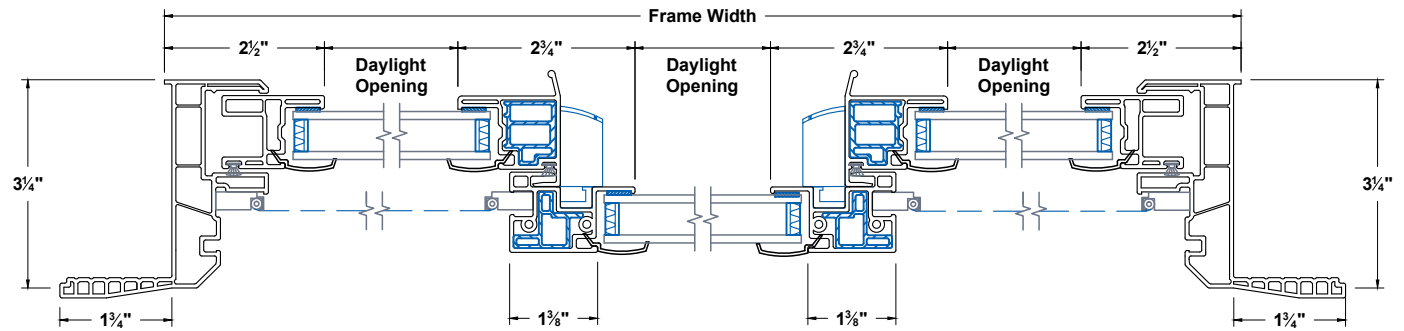

Timeless XOX PW Window Retrofit 1-3/4"

Section
Details

UNITS
INCHES

CAD SCALE
NO SCALE

REVISION
01-30-2025

FILE NAME
TI-XOX_PW-R1

Jambs

Head & Sill