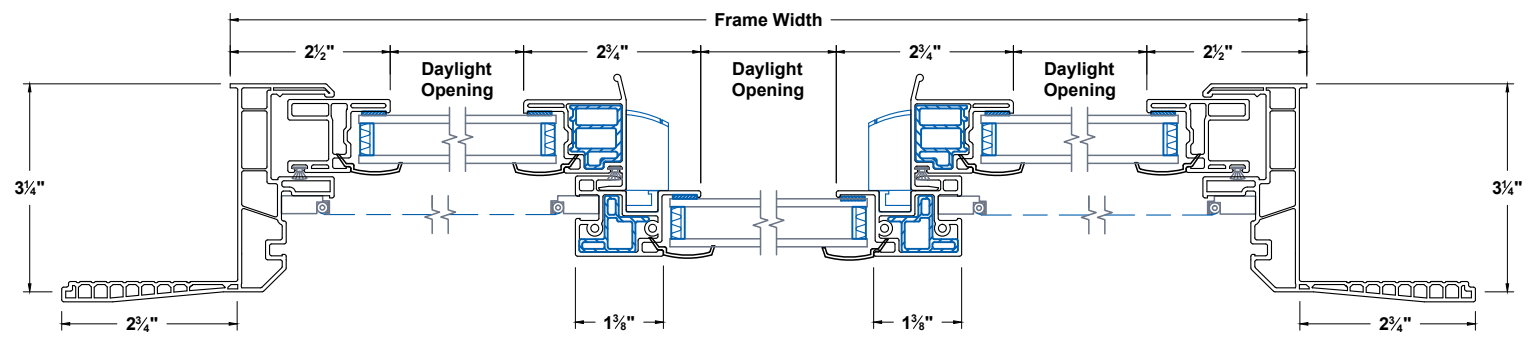

Timeless XOX PW Window Retrofit 2-3/4"

Section
Details

UNITS
INCHES

CAD SCALE
NO SCALE

REVISION
01-30-2025

FILE NAME
TI-XOX_PW-R2

Head & Sill

Jambs