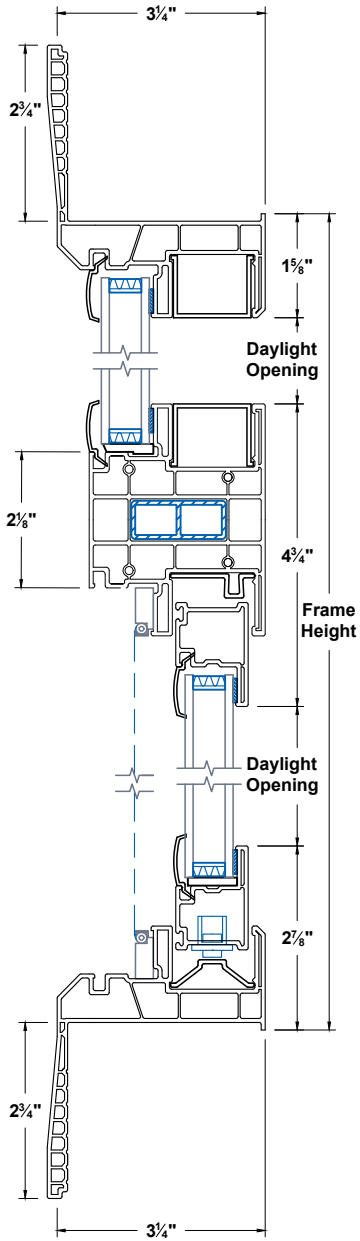

Timeless XOX PW Window Retrofit 2-3/4"

Section
Details

UNITS
INCHES

CAD SCALE
NO SCALE

REVISION
01-30-2025

FILE NAME
TI-XOX_PW-R2

Head & Sill

Jambs