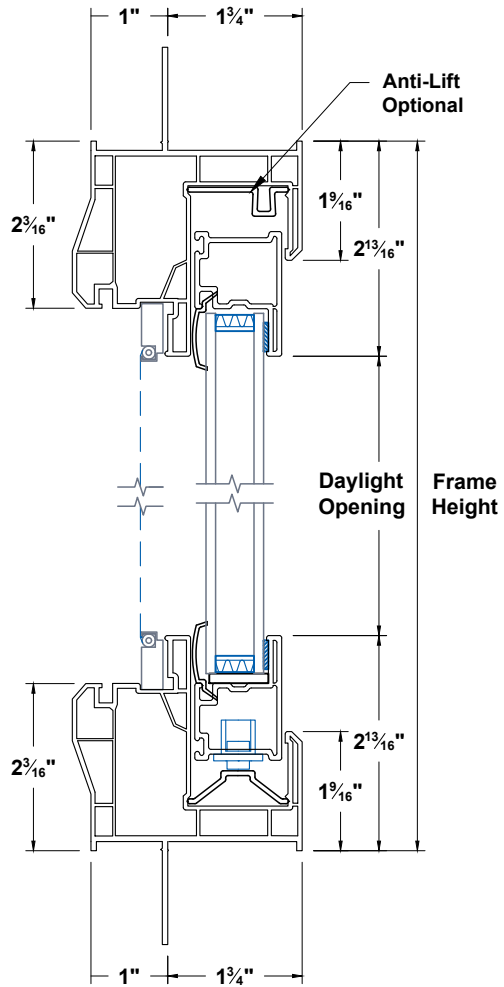

Elegance Horizontal Sliding Window Nail-On 1"

Section
Details

UNITS
INCHES

CAD SCALE
NO SCALE

REVISION
12-20-2025

FILE NAME
EL-XO-BK

Jambs

Head & Sill