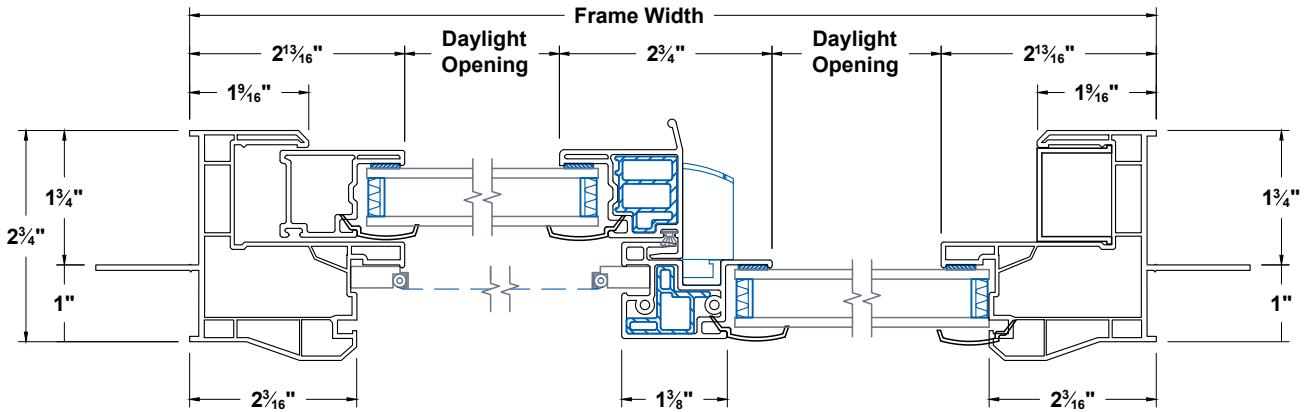

Elegance Horizontal Sliding Window Nail-On 1"

Section
Details

UNITS
INCHES

CAD SCALE
NO SCALE

REVISION
12-20-2025

FILE NAME
EL-XO-BK

Jambs

Head & Sill