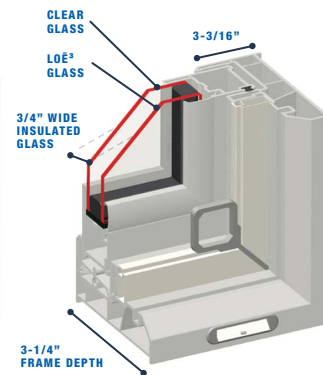

Windows

FRAME DEPTH

3 1/2"

GLAZING OPTIONS

LD^{rP}
1" IG
LAM. GLASS • LOE³

WTP
1" IG
LOE³ • GLASS • LOE³

FRAMING OPTIONS

R1 3/4"

NAIL ON 1"

HORIZONTAL SLIDER IN DUAL PANE

Doors

FRAME DEPTH

5 1/2"

GLAZING OPTIONS

LD^P
1" IG
GLASS • LOE³

LD^{rP}
1" IG
LAM. GLASS • LOE³