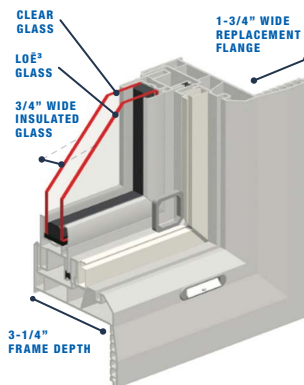

Windows

FRAME DEPTH

3 1/2"

GLAZING OPTIONS

LD^{rP}
1" IG
LAM. GLASS • LOE³

WTP
1" IG
LOE³ • GLASS • LOE³

FRAMING OPTIONS

R1 3/4"

N1 3/8"

N1"

BK

FRAMING DETAILS

RETROFIT

SINGLE HUNG IN DUAL PANE

BLOCK

HORIZONTAL SLIDER IN DUAL PANE

NAIL ON 1"

HORIZONTAL SLIDER IN DUAL PANE

Doors

FRAME DEPTH

5 1/2"

GLAZING OPTIONS

LD^P
1" IG
GLASS • LOE³

LD^{rP}
1" IG
LAM. GLASS • LOE³