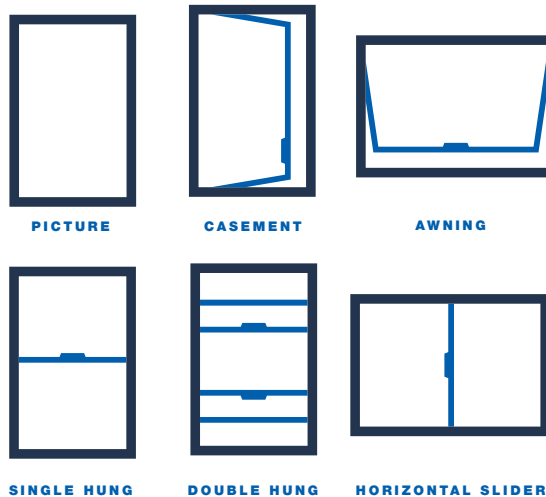

Windows

*ALMOND COLOR WINDOWS ONLY AVAILABLE IN CASEMENT & AWNING