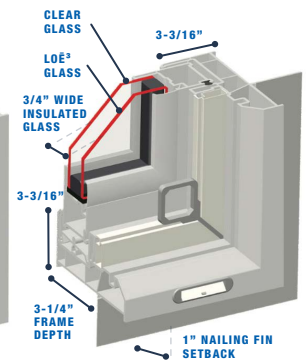

Windows

FRAME DEPTH

3 1/2"

GLAZING OPTIONS

LD^{rP}
1" IG
LAM. GLASS • LOE³

WTP
1" IG
LOE³ • GLASS • LOE³

FRAMING OPTIONS

R1 3/4"

N1 3/8"

N1"

BK

FRAMING DETAILS

RETROFIT

SINGLE HUNG IN DUAL PANE

BLOCK

HORIZONTAL SLIDER IN DUAL PANE

NAIL ON 1"

HORIZONTAL SLIDER IN DUAL PANE

Doors

FRAME DEPTH

5 1/2"

GLAZING OPTIONS

LD^P
1" IG
GLASS • LOE³

LD^{rP}
1" IG
LAM. GLASS • LOE³